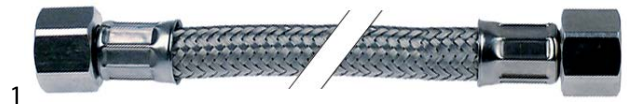

hoses

supply hoses

stainless steel flexi hoses

universal hoses

1

GEV No.	520148	Ref. No.	30405 WY30405
description	flex hose SS braid straight-straight DN6 connections 1/8" L 200mm approval DVGW operating p. 10bar test pressure 32bar burst p. 95bar		
For models:	Airy, Atlas, CombiNova, Junior, Mininova, Nova, NovaComp, Polaris, PolarisAvandGarde, PolarisAvandGardeCompatta, PolarisCompatta, Sphera, Vela, VelaCompatta, VelaElegance		

1

GEV No.	520149	Ref. No.	30401 WY30401
description	flex hose SS braid straight-straight DN6 connections 1/4" L 280mm conical seal approval DVGW operating p. 10bar test pressure 32bar burst p. 95bar		
For models:	Airy, Antares, Atlas, CombiNova, Gemini, Junior, Mininova, Nova, NovaComp, Polaris, PolarisAvandGarde, PolarisAvandGardeCompatta, PolarisCompatta, Sphera, Vela, VelaCompatta, VelaElegance		

1

GEV No.	520601	Ref. No.	30407 WY30407
description	flex hose SS braid straight-straight DN8 connections 3/8" L 1000mm conical seal approval DVGW operating p. 10bar test pressure 32bar burst p. 95bar		
For models:	Mininova		

1

GEV No.	520602	Ref. No.	30408 WY30408
description	flex hose SS braid straight-straight DN8 connections 3/8" L 1500mm conical seal approval DVGW operating p. 10bar test pressure 32bar burst p. 95bar		
For models:	Airy, Antares, Atlas, CombiNova, Junior, Mininova, Nova, NovaComp, Polaris, PolarisAvandGarde, PolarisAvandGardeCompatta, PolarisCompatta, Sphera, Vela, VelaCompatta, VelaElegance		

1