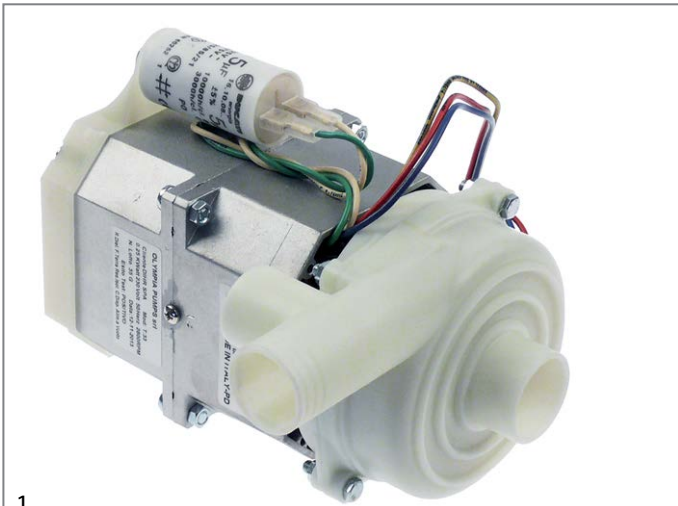

1

GEV No.	500520	Ref. No.	3DD18242B WY3DD18242B
description	pump inlet ø 33mm outlet ø 30/28mm type T33 230V 50Hz 1 phase 0.25kW 0.34HP L 190mm rotation direction left capacitor 5µF OLYMPIA		
For models:	Wega-wash-370, Wega-wash-400		
spare parts for	500520		
	GEV No.	365017	Ref. No. —
operating capacitor capacity 5µF 450V tolerance 5% 50/60Hz ambient temperature max. -25 to +85°C ø 28mm L 54mm M8 plastic connection male faston 6.3mm 16.10.08 protection			
	GEV No.	510693	Ref. No. —
mechanical shaft seal for shaft ø 12mm slide ring ext. ø 24mm slide ring H 15.5mm slide ring int. ø 11mm counter ring mounting ø 24mm height counter ring 8mm counter ring int. ø 13.5mm			
	GEV No.	521151	Ref. No. —
impellor ø 71mm H 19mm pump type OLYMPIA thread M10R shaft ø 12mm shaft length 8mm			
	GEV No.	521551	Ref. No. —
pump cover OLYMPIA inlet ø 33mm outlet ø 30mm outlet 2 ø 28 turn direction left ø 103mm ID ø 93mm inner high 30mm			
	GEV No.	521723	Ref. No. —
pump cover gasket EPDM thickness 2mm ID ø 90mm Qty 1 pcs