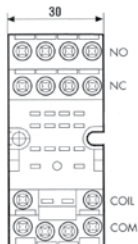

GEV No.	380802	Ref. No.	18454101 WY18454101
description	relay socket 4-pole 55/85 dimensions 70.5x30x27mm 250V voltage AC 10A FINDER manuf. no. 94.74		
For models:	Pegaso		
accessories for	380802		
	GEV No.	380804	Ref. No. —
	support bracket