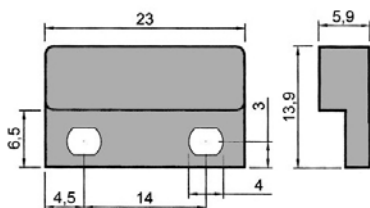

magnetic switches

23x14mm

1

GEV No.	346106	Ref. No.	18255000 WY18255000
description	magnetic switch L 23mm W 13.9mm 1NO 90V 0.5A P max. 10W cable length 500mm mounting distance 14mm		
For models:	Mininova		

lamps

indicator lights

indicator lights (complete)

ø10mm

with screw socket

1

GEV No.	359400	Ref. No.	21011 WY21011 WY83210010R
description	indicator light ø 10mm 230V green		
For models:	Airy, Antares, Atlas, CombiNova, Junior, Nova, NovaAle, NovaComp, OrionEco, Pegaso, Sphera, Vela, VelaCompatta, VelaElegance		

with plug-in socket

1

GEV No.	359139	Ref. No.	3DD10711B WY3DD10711B
description	indicator light ø 10mm green 230V connection male faston 6.3mm Qty 1 pcs		

1

GEV No.	359333	Ref. No.	21021 WY21021
description	indicator light ø 10mm 12V green cable length 200mm		
For models:	Gemini		

LED

indicator lamps

miscellaneous

1

GEV No.	400538	Ref. No.	21024 22625 WY21024 WY22625
description	indicator light LED red mounting thread M8x0.75 ø 5mm		
For models:	Pegaso, Venere