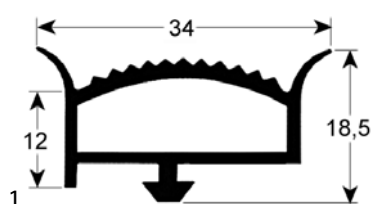

gaskets

refrigeration gaskets

plug-in gaskets

profile 9048

We offer custom-made gaskets for this profile

GEV No.	901003	Ref. No.	RMP-01727
description	refrigeration gasket profile 9048 W 675mm L 1555mm plug size		

profile 9795

We offer custom-made gaskets for this profile

GEV No.	900982	Ref. No.	N/A
description	refrigeration gasket profile 9795 W 648mm L 1533mm plug size		

GEV No.	901002	Ref. No.	N/A
description	refrigeration gasket profile 9795 W 648mm L 731mm plug size		

GEV No.	902377	Ref. No.	N/A
description	refrigeration gasket profile 9795 Wmm L 2600mm		

gaskets for walk-in fridges

GEV No.	901994	Ref. No.	N/A
description	gasket for walk-in fridges profile 9779 Qty 25m white		