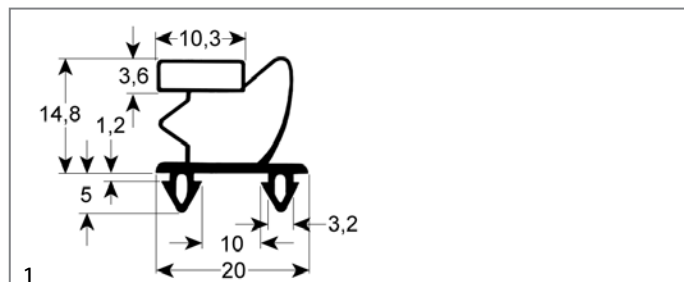

profile 9795

We offer custom-made gaskets for this profile

GEV No.	900982	Ref. No.	N/A
description	refrigeration gasket profile 9795 W 648mm L 1533mm plug size		

GEV No.	901002	Ref. No.	N/A
description	refrigeration gasket profile 9795 W 648mm L 731mm plug size		