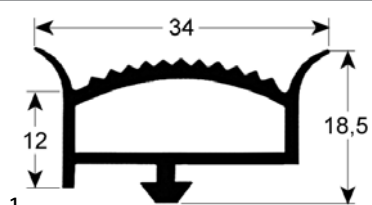

GEV No.	901125	Ref. No.	N/A
description	gasket for walk-in fridges profile 9779 Qty supplied by meter white