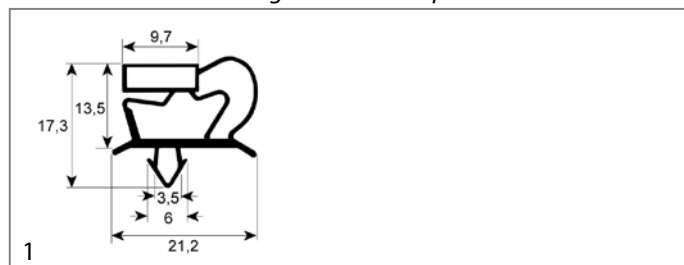

gaskets

refrigeration gaskets

plug-in gaskets

profile 9048

We offer custom-made gaskets for this profile

GEV No.	901003	Ref. No.	RMP-01727
description	refrigeration gasket profile 9048 W 675mm L 1555mm plug size		