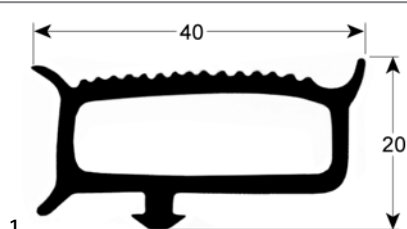

GEV No.	901993	Ref. No.	N/A
description	gasket for walk-in fridges profile 9780 Qty 25m grey