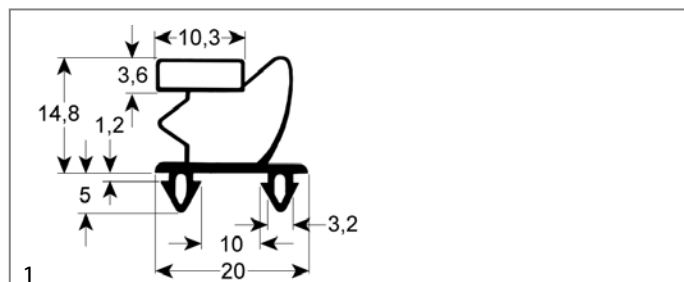

GEV No.	901002	Ref. No.	N/A
description	refrigeration gasket profile 9795 W 648mm L 731mm plug size