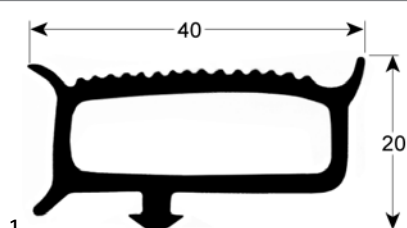

GEV No.	902088	Ref. No.	N/A
description	gasket for walk-in fridges profile 9780 Qty 6m grey