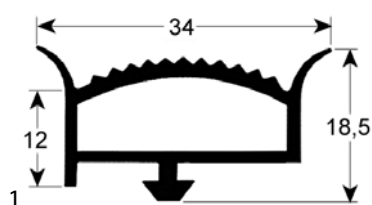

gaskets

refrigeration gaskets

plug-in gaskets

profile 9048

We offer custom-made gaskets for this profile

GEV No.	901003	Ref. No.	RMP-01727
description	refrigeration gasket profile 9048 W 675mm L 1555mm plug size		

profile 9795

We offer custom-made gaskets for this profile

GEV No.	900982	Ref. No.	N/A
description	refrigeration gasket profile 9795 W 648mm L 1533mm plug size		

GEV No.	901002	Ref. No.	N/A
description	refrigeration gasket profile 9795 W 648mm L 731mm plug size		

GEV No.	902377	Ref. No.	N/A
description	refrigeration gasket profile 9795 Wmm L 2600mm		

gaskets for walk-in fridges

GEV No.	901994	Ref. No.	N/A
description	gasket for walk-in fridges profile 9779 Qty 25m white		