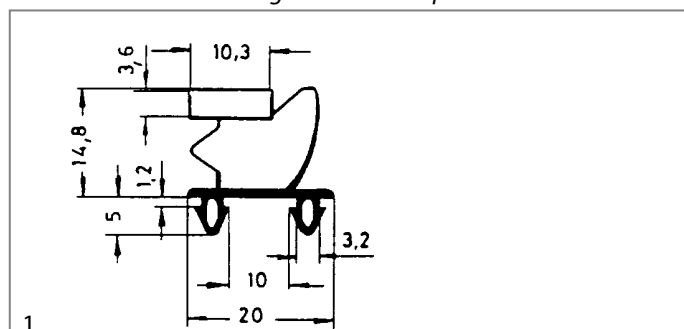

profile 9795

We offer custom-made gaskets for this profile

GEV No.	900982	Ref. No.	N/A
description	refrigeration gasket profile 9795 W 648mm L 1533mm plug size