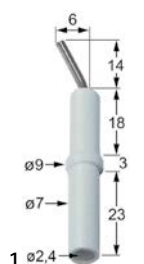

ignition parts

pilot burners

SIT

100 series

accessories

ignition electrodes

GEV No.	100707	Ref. No.	300903
description	ignition electrode D1 ø 7mm D2 ø 9mm connection ø2.4mm L1 14mm L2 6mm BL1 18mm BL2 3mm BL3 23mm to clip Qty 1 pcs		

electrodes

GEV No.	100707	Ref. No.	300903
description	ignition electrode D1 ø 7mm D2 ø 9mm connection ø2.4mm L1 14mm L2 6mm BL1 18mm BL2 3mm BL3 23mm to clip Qty 1 pcs		

piezoelectric igniters

mounting diameter 22mm

GEV No.	100013	Ref. No.	300900
description	piezoelectric igniter body plastic blowing mounting ø 22mm connection ø2.4mm cable lengthmm		
accessories for	100013		
	GEV No.	100023	Ref. No. —
female bullet size 2.3mm 0.5-1.5mm ² CuZn t.max. 125°C Qty 20 pcs			