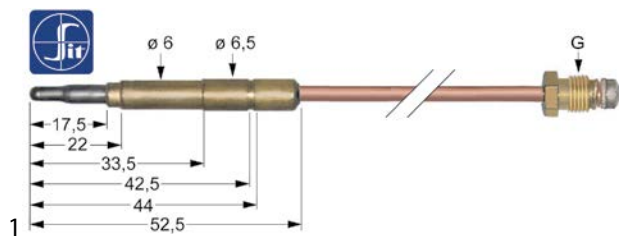

electrodes

GEV No.	100707	Ref. No.	300903
description	ignition electrode D1 ø 7mm D2 ø 9mm connection ø2.4mm L1 14mm L2 6mm BL1 18mm BL2 3mm BL3 23mm to clip Qty 1 pcs		

piezoelectric igniters

mounting diameter 22mm

GEV No.	100013	Ref. No.	300900
description	piezoelectric igniter body plastic blowing mounting ø 22mm connection ø2.4mm cable lengthmm		
accessories for	100013		
	GEV No.	100023	Ref. No. —
female bullet size 2.3mm 0.5-1.5mm ² CuZn t.max. 125°C Qty 20 pcs			

thermocouples

plug-in thermocouples

plug-in thermocouples standard

with barrel socket ø6(6.5)mm

thermocouples SIT

GEV No.	107613	Ref. No.	310403 410403
description	thermocouple SIT M9x1 L 1200mm plug connection ø6.0(6.5)mm		