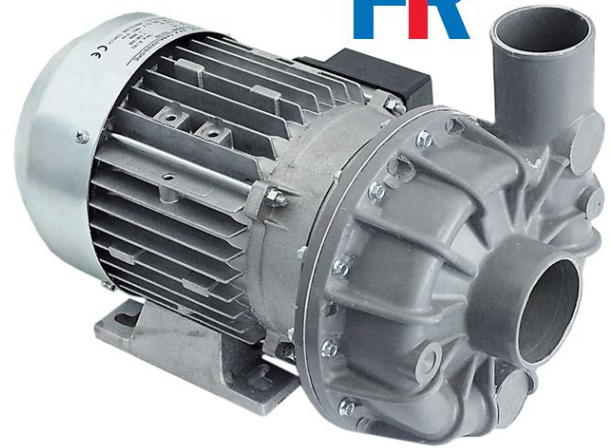

1			
<b>GEV No.</b>	500111	<b>Ref. No.</b>	TR0060
<b>description</b>	pump inlet ø 63mm outlet ø 53mm type 1241.2500 230/400V 50Hz 3 phase 1.1kW 1.5HP L 330mm rotation direction left FIR		
<b>spare parts for</b>	500111		
	<b>GEV No.</b>	510531	<b>Ref. No.</b> —
	pump cover FIR inlet ø 63mm outlet ø 53mm auxiliary pressure connection M16x1.5mm supporting pressure open turn direction left ø 185mm ID ø 150mm inner high 37mm		
	<b>GEV No.</b>	510612	<b>Ref. No.</b> —
	impellor ø 110mm H 34mm M8R		
	<b>GEV No.</b>	510693	<b>Ref. No.</b> 900027 903067
	mechanical shaft seal for shaft ø 12mm slide ring ext. ø 24mm slide ring H 15.5mm slide ring int. ø 11mm counter ring mounting ø 24mm height counter ring 8mm counter ring int. ø 13.5mm		
	<b>GEV No.</b>	524416	<b>Ref. No.</b> —
	pump cover gasket thickness 4x4mm Qty 1 pcs		