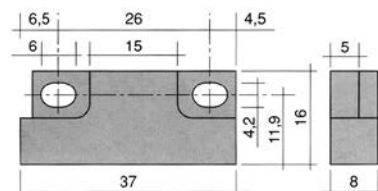

GEV No.	347540	Ref. No.	909289
description	magnetic switch L 37mm W 16mm 1NO 250V 0.04A P max. 10W connection male faston 6.3mm cable length 370mm		
For models:	020, 620