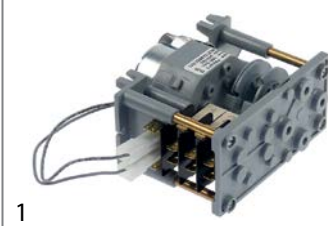

GEV No.	360637	Ref. No.	907180
description	timer CDC 7803F1 engines 1 chambers 3 operation time 180s 230V 50Hz		
For models:	N700F, N700FPS, N700F-PS