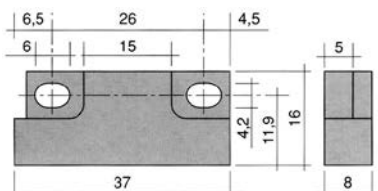

magnetic switches

37x16mm

1

<b>GEV No.</b>	345341	<b>Ref. No.</b>	909118 909290
<b>description</b>	magnetic switch L 37mm W 16mm 1NO 250V 0.04A P max. 10W connection cable cable length 1960mm		
<b>For models:</b>	N50-TRONIC-PDS-PBS		