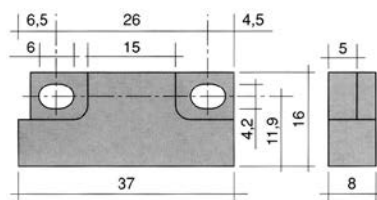

GEV No.	345600	Ref. No.	909105 909106 TR0666
description	magnetic switch L 37mm W 16mm 1NO 250V 0.2A P max. 50W connection cable cable length 960mm		
For models:	1000, 1300, 1300S, E1000, GLS935-GIGA, GLS945-GIGA, GLS945S-GIGA, N1000-SILANOS, N1300		
accessories for	345600		
	GEV No.	Ref. No.	903651 908706 TR0220
	magnet ϕmm L 63mm H 10.7mm W 18.8mm hole distance 52mm M2 hole ϕ 2mm		

M10x0.75

1