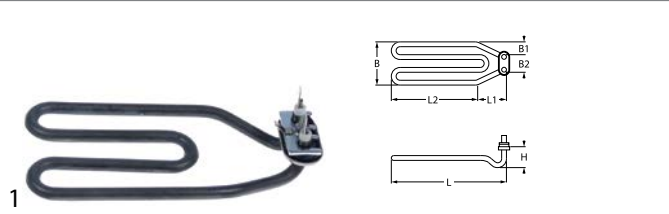

with compression flange 50 x 26mm

GEV No.	416209	Ref. No.	904957 905858
description	heating element 2000W 230V heating circuits 1 compression flange 50x26mm L 180mm W 90mm H 24mm L1 55mm L2 125mm W1 28mm W2 35mm connection male faston 6.3mm tube ø 8.5mm connection length 28mm immersion heater		
For models:	GLS905-GIGA, GLS925-GIGA, N45, N50, N50-TRONIC-PDS-PBS, N90		
accessories for	416209		
	GEV No.	510387	Ref. No. —
	gasket L 46mm W 22mm ømm EPDM for heating element for flange 50x26mm