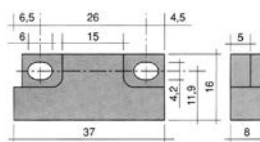

GEV No.	347936¹	Ref. No.	909053 909054
description	magnetic switch thread M10x0.75 1NO 230V 0.04A P max. 10W connection Faston 6.3mm cable length 1100mm		
For models:	670-TRONIC, N700FPS, N700F-PS		

¹with coded connector