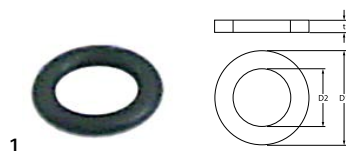

GEV No.	505045	Ref. No.	904310 904311
description	O-ring EPDM thickness 1.78mm ID $\varnothing$ 5.28mm Qty 1 pcs		
For models:	1000, 400, 600, 700