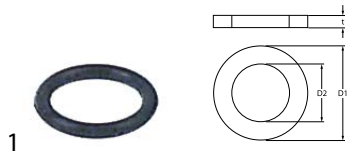

GEV No.	519181	Ref. No.	904388
description	O-ring EPDM thickness 1mm ID $\varnothing$ 5mm Qty 1 pcs		
For models:	024, 030, 1000, 1300, 1300S, 600, 670-TRONIC, 700, 800, 900, E1000, E40, E45, E50, F19, F19A, F22, F22A, F27A, F28A, GLB615-GIGA, GLB785-GIGA, GLB795-GIGA, GLS805-GIGA, GLS845-GIGA, GLS905-GIGA, GLS925-GIGA, GLS935-GIGA, GLS945-GIGA, GLS945S-GIGA, N1000-SILANOS, N1300, N45, N50, N700F, N700FPS, N700F-PS, N700PS, N90, SVELTINA, T1400, TS3700, V40, V45, V50