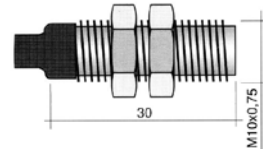

M10x0.75

1

<b>GEV No.</b>	347936 <sup>1</sup>	<b>Ref. No.</b>	909053 909054
<b>description</b>	magnetic switch thread M10x0.75 1NO 230V 0.04A P max. 10W connection Faston 6.3mm cable length 1100mm		
<b>For models:</b>	670-TRONIC, N700FPS, N700F-PS		

<sup>1</sup>with coded connector

1

<b>GEV No.</b>	345632	<b>Ref. No.</b>	TR0309
<b>description</b>	magnetic switch thread M10x0.75 1NO 250V 0.5A P max. 50W connection cable cable length 2000mm type 102		
<b>For models:</b>	024, 030, 600, 620, 627, 627PS, 700, 800, 900, E40, E45, E50, F19, F19A, F22, F22A, F27A, F28A, GLB615-GIGA, GLB785-GIGA, GLB795-GIGA, GLS805-GIGA, GLS845-GIGA, GLS905-GIGA, GLS925-GIGA, LAVASTOVIGLIE-A-NASTRO-N2500, LAVASTOVIGLIE-A-NASTRO-N3500, LAVASTOVIGLIE-A-NASTRO-N5000, LAVASTOVIGLIE-A-NASTRO-N6000, LAVASTOVIGLIE-A-NASTRO-N7500, LAVASTOVIGLIE-A-NASTRO-N9000, LAVASTOVIGLIE-A-TRAINO, LAVASTOVIGLIE-A-TRAINO-T1650, LAVASTOVIGLIE-A-TRAINO-T2000, LAVASTOVIGLIE-A-TRAINO-T3000, LP109, LP109V, LP124, LP67, LP67E, LP67E-TRONIC, LP67V, LP84, N45, N50, N700F, N700PS, N90, R20, R20A...(Other models you can see in the webshop)		
<b>accessories for</b>	345632		
	<b>GEV No.</b>	<b>Ref. No.</b>	100779
	nut thread M10x0.75 H 3mm WS 14 SS Qty 2 pcs		