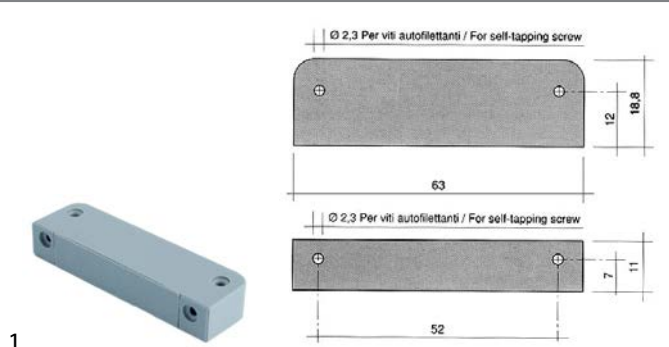

accessories

magnets

GEV No.	519049	Ref. No.	903651 908706 TR0220
description	magnet ømm L 63mm H 10.7mm W 18.8mm hole distance 52mm M2 hole ø 2mm		
For models:	020, 024, 030, 1000, 1300, 1300S, 400, 600, 620, 627, 627PS, 670-TRONIC, 700, 800, 900, A670-TRONIC, E1000, E40, E45, E50, F19, F19A, F22, F22A, F27A, F28A, GLB615-GIGA, GLB785-GIGA, GLB795-GIGA, GLS805-GIGA, GLS845-GIGA, GLS905-GIGA, GLS925-GIGA, GLS935-GIGA, GLS945-GIGA, GLS945S-GIGA, LAVASTOVIGLIE-A-NASTRO-N2500, LAVASTOVIGLIE-A-NASTRO-N3500, LAVASTOVIGLIE-A-NASTRO-N5000, LAVASTOVIGLIE-A-NASTRO-N6000, LAVASTOVIGLIE-A-NASTRO-N7500, LAVASTOVIGLIE-A-NASTRO-N9000, LAVASTOVIGLIE-A-TRAINO, LAVASTOVIGLIE-A-TRAINO-T1650, LAVASTOVIGLIE-A-TRAINO-T2000, LAVASTOVIGLIE-A-TRAINO-T3000, LP109, LP124, LP67, LP67E...(Other models you can see in the webshop)		
accessories for	519049		
	GEV No.	560095	Ref. No. —
	sheet metal screws ø 2.9mm L 9.5mm SS Qty 20 pcs DIN 7981/ISO 7049 head ø 5.6mm oval head		

GEV No.	348133	Ref. No.	906210
description	rotary selector mounting measurements ø22mm 2NO complete sequence 0-1-2		
For models:	1300, 1300S, N1300		

TELEMECANIQUE (EFA)

XA2 series

push buttons

GEV No.	345595	Ref. No.	TR0232
description	button mounting measurements ø22mm green		
For models:	LP109, LP124, LP67, LP84		

GEV No.	345594	Ref. No.	TR0304
description	button mounting measurements ø22mm red		
For models:	LP109, LP124, LP67, LP84		

GEV No.	345220	Ref. No.	907047 907049
description	contact block EFA ZB2BE101 1NO max 230V 10(6)A black		
For models:	LP109, LP109V, LP124, LP67, LP67V, LP84		

GEV No.	345221	Ref. No.	907048
description	contact block EFA ZB2BE102 1NC max 230V 10(6)A black		

control equipment

ELFIN

switches (complete)

GEV No.	347849	Ref. No.	TR0261 TR0351
description	momentary push switch mounting measurements ø22mm 1NC complete red		
For models:	LAVASTOVIGLIE-A-NASTRO-N2500, LAVASTOVIGLIE-A-NASTRO-N3500, LAVASTOVIGLIE-A-NASTRO-N5000, LAVASTOVIGLIE-A-NASTRO-N6000, LAVASTOVIGLIE-A-NASTRO-N7500, LAVASTOVIGLIE-A-NASTRO-N9000, LAVASTOVIGLIE-A-TRAINO, LAVASTOVIGLIE-A-TRAINO-T1650, LAVASTOVIGLIE-A-TRAINO-T2000, LAVASTOVIGLIE-A-TRAINO-T3000