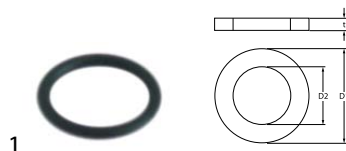

GEV No.	529545	Ref. No.	904324
description	O-ring EPDM thickness 1.78mm ID $\varnothing$ 10.82mm Qty 1 pcs		
For models:	020, 620, 627, 627PS, 670-TRONIC, A670-TRONIC, E1000, GLB615-GIGA, GLS805-GIGA, GLS845-GIGA, GLS945-GIGA, N1000-SILANOS, N50-TRONIC-PDS-PBS, N700F, N700FPS, N700F-PS, N700PS