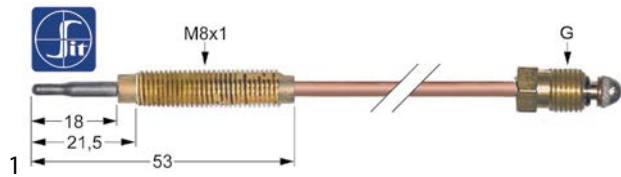

Table continues overleaf

1 gas components

<b>accessories for</b>	101436		
	GEV No.	100941	Ref. No. —
	union nut thread M15x1 for pipe ø 8mm		
	GEV No.	101277	Ref. No. —
	olive ID ø 8mm Qty 1 pcs		

## ignition parts

### thermocouples

threaded thermocouples

threaded thermocouples standard

with socket with thread M8x1

SIT

<b>GEV No.</b>	107628	<b>Ref. No.</b>	16162
<b>description</b>	thermocouple SIT M8x1 L 320mm M8x1		
<b>accessories for</b>	107628		
	GEV No.	102067	Ref. No. —
	nut thread M8x1 H 3mm brass Qty 1 pcs type SEF 1		