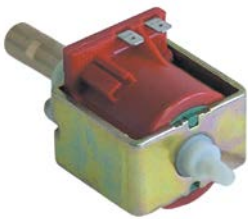

#### FLUID-O-TECH

1

<b>GEV No.</b>	500064	<b>Ref. No.</b>	N/A
<b>description</b>	pump head PO204 FLUID-O-TECH L 82mm 200l/h connection 3/8" GAS with bypass brass clip connection for coffee machine shaft ø 4.8x11mm		
<b>accessories for</b>	500064		
	<b>GEV No.</b>	520126	<b>Ref. No.</b> —
clamp for pump/motor			

### vibration pumps

1

<b>GEV No.</b>	500173	<b>Ref. No.</b>	ODMC006
<b>description</b>	vibration pump type EP 5 230V 48W 50Hz inlet ø 6 outlet ø 1/8" IT ULKA outlet flat plastic L 123mm		

1

<b>GEV No.</b>	500124	<b>Ref. No.</b>	451001
<b>description</b>	vibration pump type EX 5 230V 48W 50/60Hz inlet ø 6 outlet ø 1/8" IT flat seal ULKA brass L 123mm		
<b>accessories for</b>	500124		
	<b>GEV No.</b>	520152	<b>Ref. No.</b> —
hose connector Santoprene grommet ø 7mm grommet length 14mm			
	<b>GEV No.</b>	520330	<b>Ref. No.</b> —
bracket rubber dimensions 69x44x4mm			