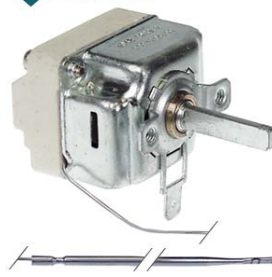

GEV No.	375723	Ref. No.	10013023740 16001142401 C00049941 C00066814
description	thermostat t.max. 320°C temperature range 50-320°C 1-pole 1NO 16A probe ø 3mm probe L 219mm capillary pipe 900mm capillary pipe isolated 700mm gland nut shaft ø 6x4.6mm shaft L 23mm shaft position upper rotation 270°		

switches and momentary switches

push/momentary push switches

ø25mm

GEV No.	346002	Ref. No.	10013101580 C00052234
description	momentary push switch mounting ø 25mm red 2NO 250V 16A connection male faston 6.3mm ambient temperature max. 85°C protection IP40