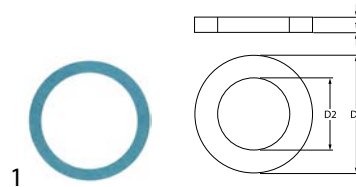

accessories

sealing washers

fibre gaskets

GEV No.	510406	Ref. No.	09387 109387
description	flat gasket fibre ED ø 60mm ID ø 48mm thickness 3mm for thread 1½" Qty 1 pcs