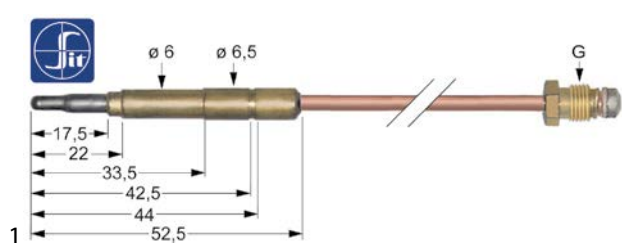

thermocouples

plug-in thermocouples

plug-in thermocouples standard

with barrel socket ø6(6.5)mm

thermocouples SIT

GEV No.	107621	Ref. No.	10070 39.335.01559
description	thermocouple SIT M10x1 L 1500mm plug connection ø6.0(6.5)mm		