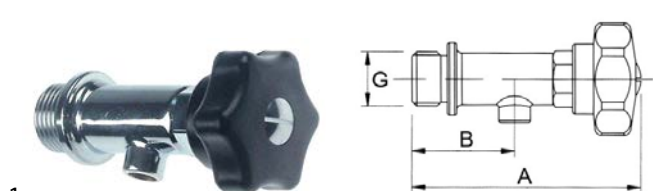

drain taps

brass

drain taps

GEV No.	540275	Ref. No.	10027 39.302.01275
description	drain tap 2" IT with union nut A 90mm B 151mm B1 80mm chrome-plated brass		
spare parts for	540275		
	GEV No.	540214	Ref. No. —
	handle ID ø 6mm L 145mm		
accessories for	540275		
	GEV No.	529484	Ref. No. —
	flat gasket fibre ED ø 58mm ID ø 50mm thickness 2mm Qty 1 pcs		
	GEV No.	542448	Ref. No. —
	gasket silicone 60x49x2 for drain tap 2"		

test taps

test taps

GEV No.	540818	Ref. No.	10044
description	test tap thread 1/2" ET W 88mm W1 38mm		

safety fittings

safety fittings

GEV No.	514276	Ref. No.	11032 39.392.01566
description	safety fitting thread 3/4" 0.45bar H 165mm ø 65mm		
spare parts for	514276		
	GEV No.	514094	Ref. No. —
	angle piece thread 3/8"		
	GEV No.	514276	Ref. No. 11032 39.392.01566
	safety fitting thread 3/4" 0.45bar H 165mm ø 65mm		
	GEV No.	540825	Ref. No. 14945 39.302.02286
	aerator and air bleeder thread 3/8" ET WS 24 chrome-plated L 37mm		
	GEV No.	540828	Ref. No. 10023 39.302.02269
	manometer siphon thread 3/8"		
	GEV No.	541579	Ref. No. 10022 39.302.02450
	manometer ø 52mm pressure range 0 up to 1bar connection marking 0.5 thread 1/4"		