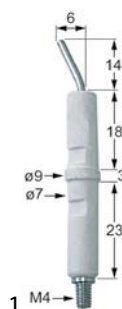

PEL

23S/O series

1

GEV No.	101091	Ref. No.	10038 39.785.02164
description	gas tap PEL type 23S/O gas inlet M28x1.5 (tube ø 20mm) bypass nozzle ø 0.35mm gas outlet M24x1.5 (tube ø 16mm) thermocouple connection M9x1 pilot connection M10x1 shaft ø 10x8mm shaft L 35/19mm shaft flat upper		
spare parts for	101091		
	GEV No.	100455	Ref. No. —
	bypass nozzle type PEL23/24 bore ø 0.35mm thread M8x0.5		
	GEV No.	101045	Ref. No. —
	magnet unit T1: M9x1 T2: M22x1 L 46mm ø 18mm suitable for PEL23S M9x1		
	GEV No.	101244	Ref. No. —
	gas connection thread M24x1.5 tube ø 12/16mm horizontal for PEL gas taps		
	GEV No.	101336	Ref. No. —
	gas tap front part shaft ø 10x8mm shaft L 35/17mm shaft flat upper/lower suitable for PEL23S		
	GEV No.	101463	Ref. No. —
	screw suitable for PEL23S Qty 4 pcs		
	GEV No.	528455	Ref. No. —
	O-ring Viton thickness 2.62mm ID ø 18.72mm Qty 1 pcs		
accessories for	101091		
	GEV No.	100908	Ref. No. —
	union screw thread M10x1 for pipe ø 4mm Qty 1 pcs		
	GEV No.	100909	Ref. No. —
	union screw thread M10x1 for pipe ø 6mm Qty 1 pcs		
	GEV No.	101246	Ref. No. —
	olive for pipe ø 4mm Qty 1 pcs		
	GEV No.	101252	Ref. No. —
	union nut thread M24x1.5 for pipe ø 12mm		
	GEV No.	101253	Ref. No. —
	union nut thread M24x1.5 PEL for pipe ø 16mm		
	GEV No.	101254	Ref. No. —
	union nut thread M28x1.5 tube ø 20mm		
	GEV No.	101255	Ref. No. —
	olive for pipe ø 12mm Qty 1 pcs		
	GEV No.	101256	Ref. No. —
	olive for pipe ø 16mm Qty 1 pcs		

ignition parts

pilot burners

SIT

100 series

accessories

ignition electrodes

GEV No.	100706	Ref. No.	101050 39.085.01563
description	ignition electrode connection M4 Qty 1 pcs		

POLIDORO