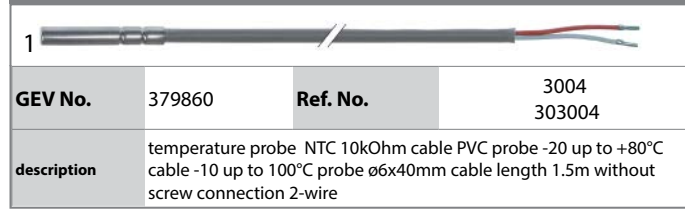

probes

universal probes

temperature probes

GEV No.	379860	Ref. No.	3004 303004
description	temperature probe NTC 10kOhm cable PVC probe -20 up to +80°C cable -10 up to 100°C probe ø6x40mm cable length 1.5m without screw connection 2-wire		

solenoid valves

solenoid valves (water)

ELBI