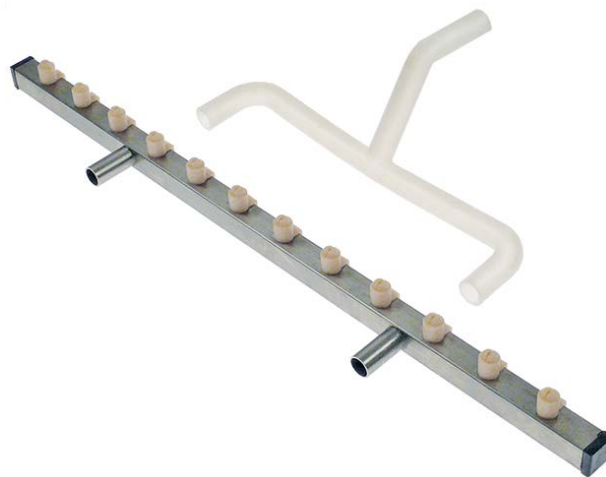

spray systems

ITV

spray arms

Image not available

1			
GEV No.	695182	Ref. No.	334 407334
description	spray arm for ice maker		
For models:	Alfa-NDP20A, Alfa-NDP20W, Alfa-NG35A, Alfa-NG35W, Alfa-NG45A, Alfa-NG45W, Alfa-NG60A, Alfa-NG60W, Alfa-NG80A, Alfa-NG80W, Delta-DP60A, Delta-DP60W, Delta-NG30A, Delta-NG30W, Delta-NG35A, Delta-NG35W, Delta-NG45A, Delta-NG45W, Delta-NG60A, Delta-NG60W, Delta-NG80A, Delta-NG80W, Gala-DP55A, Gala-DP55W, Gala-NG30A, Gala-NG30W, Gala-NG35A, Gala-NG35W, Gala-NG40A, Gala-NG45A, Gala-NG45W, Gala-NG55A, Gala-NG55W, Gala-NG60A, Gala-NG60W, Gala-NG70A, Gala-NG70W, Gala-NG80A, Gala-NG80W, IceQueen-IQ1100A, IceQueen-IQ1100W, IceQueen-IQ135A, IceQueen-IQ135W, IceQueen-IQ150A, IceQueen-IQ150W, IceQueen-IQ200A, IceQueen-IQ200W, IceQueen-IQ400A, IceQueen-IQ400W, IceQueen-IQ550A...(Other models you can see in the webshop)		

Image not available

1			
GEV No.	695183	Ref. No.	407335
description	spray arm for ice maker		
For models:	Alfa-NG80A, Alfa-NG80W, Delta-DP80A, Delta-DP80W, Delta-NG80A, Delta-NG80W, Gala-DP70A, Gala-DP70W, Gala-NG80A, Gala-NG80W, NG80A, NG80W, SuperStar-DP80A, SuperStar-DP80W, SuperStar-NG80A, SuperStar-NG80W		

1			
GEV No.	695184	Ref. No.	407341 7350+2191
description	spray arm for ice maker		
For models:	Delta-DP140A, Delta-DP140W, Delta-DP90A, Delta-DP90W, Gala-DP140A, Gala-DP140W, Gala-DP90A, Gala-DP90W, SuperStar-DP140A, SuperStar-DP90A, SuperStar-DP90W