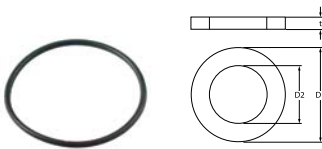

gaskets

O-rings

EPDM

1			
GEV No.	532516	Ref. No.	210406
description	O-ring EPDM thickness 1.5mm ID ø 30mm Qty 1 pcs		
For models:	Pulsar-145A, Pulsar-145W, Pulsar-15A, Pulsar-15W, Pulsar-25A, Pulsar-25W, Pulsar-35A, Pulsar-35W, Pulsar-45A, Pulsar-45W, Pulsar-65A, Pulsar-65W, Pulsar-85A, Pulsar-85W, Pulsar-MP145A, Pulsar-MP145W, Pulsar-MP401A, Pulsar-MP401W, Pulsar-MP801A, Pulsar-MP801W