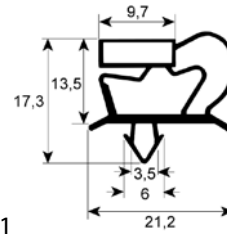

#### profile 9048

We offer custom-made gaskets for this profile

1

<b>GEV No.</b>	901001	<b>Ref. No.</b>	75310030
<b>description</b>	refrigeration gasket profile 9048 W 413mm L 610mm plug size		

1

<b>GEV No.</b>	901000	<b>Ref. No.</b>	75310040
<b>description</b>	refrigeration gasket profile 9048 W 485mm L 606mm plug size		

1

<b>GEV No.</b>	900998	<b>Ref. No.</b>	75310003
<b>description</b>	refrigeration gasket profile 9048 W 556mm L 1456mm plug size		

1

<b>GEV No.</b>	900999	<b>Ref. No.</b>	75310005
<b>description</b>	refrigeration gasket profile 9048 W 606mm L 1456mm plug size		

1

<b>GEV No.</b>	900996	<b>Ref. No.</b>	75310001
<b>description</b>	refrigeration gasket profile 9048 W 665mm L 1565mm plug size		

1

<b>GEV No.</b>	901241	<b>Ref. No.</b>	75310002
<b>description</b>	refrigeration gasket profile 9048 W 665mm L 765mm plug size		