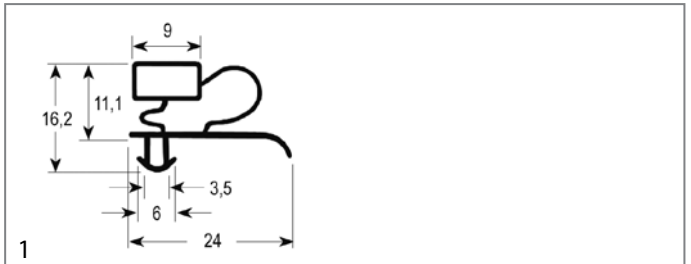

GEV No.	900991	Ref. No.	97750003
description	refrigeration gasket profile 9333 W 655mm L 752mm plug size