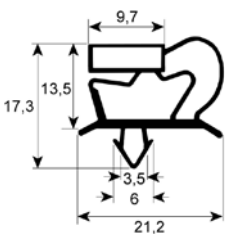

gaskets

refrigeration gaskets

plug-in gaskets

profile 9048

We offer custom-made gaskets for this profile

1

GEV No.	901001	Ref. No.	75310030
description	refrigeration gasket profile 9048 W 413mm L 610mm plug size