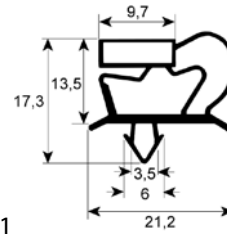

#### profile 9048

We offer custom-made gaskets for this profile

1

<b>GEV No.</b>	901001	<b>Ref. No.</b>	75310030
<b>description</b>	refrigeration gasket profile 9048 W 413mm L 610mm plug size		

1

<b>GEV No.</b>	901000	<b>Ref. No.</b>	75310040
<b>description</b>	refrigeration gasket profile 9048 W 485mm L 606mm plug size		

1

<b>GEV No.</b>	900998	<b>Ref. No.</b>	75310003
<b>description</b>	refrigeration gasket profile 9048 W 556mm L 1456mm plug size		

1

<b>GEV No.</b>	900999	<b>Ref. No.</b>	75310005
<b>description</b>	refrigeration gasket profile 9048 W 606mm L 1456mm plug size		