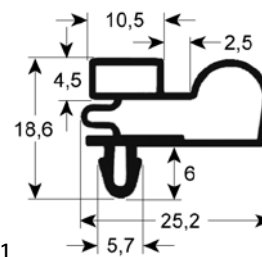

#### profile 9048

We offer custom-made gaskets for this profile

1

<b>GEV No.</b>	901001	<b>Ref. No.</b>	75310030
<b>description</b>	refrigeration gasket profile 9048 W 413mm L 610mm plug size		

1

<b>GEV No.</b>	901000	<b>Ref. No.</b>	75310040
<b>description</b>	refrigeration gasket profile 9048 W 485mm L 606mm plug size		

1

<b>GEV No.</b>	900998	<b>Ref. No.</b>	75310003
<b>description</b>	refrigeration gasket profile 9048 W 556mm L 1456mm plug size		

1

<b>GEV No.</b>	900999	<b>Ref. No.</b>	75310005
<b>description</b>	refrigeration gasket profile 9048 W 606mm L 1456mm plug size		

1

<b>GEV No.</b>	900996	<b>Ref. No.</b>	75310001
<b>description</b>	refrigeration gasket profile 9048 W 665mm L 1565mm plug size		

1

<b>GEV No.</b>	901241	<b>Ref. No.</b>	75310002
<b>description</b>	refrigeration gasket profile 9048 W 665mm L 765mm plug size		

#### profile 9010

We offer custom-made gaskets for this profile

1

<b>GEV No.</b>	900317	<b>Ref. No.</b>	97750001
<b>description</b>	refrigeration gasket profile 9010 W 665mm L 1570mm plug size		

profile 9333