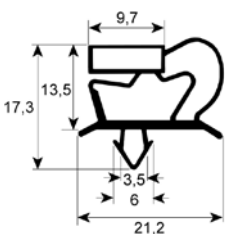

#### profile 9048

We offer custom-made gaskets for this profile

1

<b>GEV No.</b>	901001	<b>Ref. No.</b>	75310030
<b>description</b>	refrigeration gasket profile 9048 W 413mm L 610mm plug size		

1

<b>GEV No.</b>	901000	<b>Ref. No.</b>	75310040
<b>description</b>	refrigeration gasket profile 9048 W 485mm L 606mm plug size		

1

<b>GEV No.</b>	900998	<b>Ref. No.</b>	75310003
<b>description</b>	refrigeration gasket profile 9048 W 556mm L 1456mm plug size		

1

<b>GEV No.</b>	900999	<b>Ref. No.</b>	75310005
<b>description</b>	refrigeration gasket profile 9048 W 606mm L 1456mm plug size		