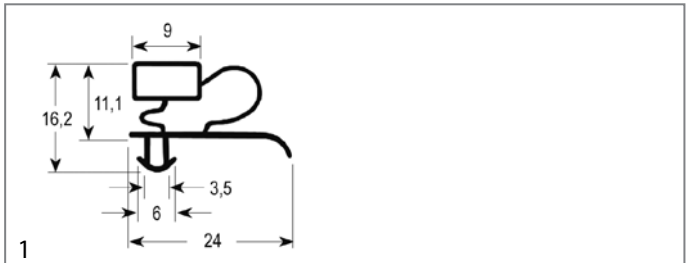

GEV No.	900992	Ref. No.	97750002
description	refrigeration gasket profile 9333 W 612mm L 1457mm plug size