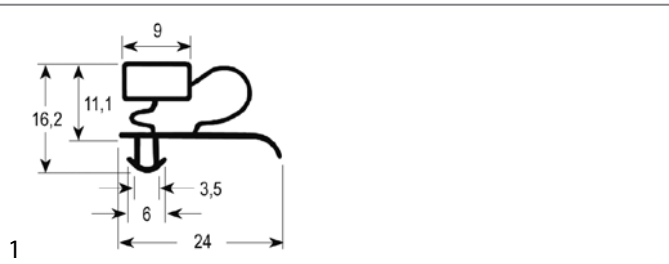

GEV No.	900993	Ref. No.	97750010
description	refrigeration gasket profile 9333 W 582mm L 1477mm plug size