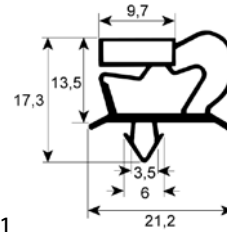

#### profile 9048

We offer custom-made gaskets for this profile

1

<b>GEV No.</b>	901001	<b>Ref. No.</b>	75310030
<b>description</b>	refrigeration gasket profile 9048 W 413mm L 610mm plug size		

1

<b>GEV No.</b>	901000	<b>Ref. No.</b>	75310040
<b>description</b>	refrigeration gasket profile 9048 W 485mm L 606mm plug size		

1

<b>GEV No.</b>	900998	<b>Ref. No.</b>	75310003
<b>description</b>	refrigeration gasket profile 9048 W 556mm L 1456mm plug size		

1

<b>GEV No.</b>	900999	<b>Ref. No.</b>	75310005
<b>description</b>	refrigeration gasket profile 9048 W 606mm L 1456mm plug size		