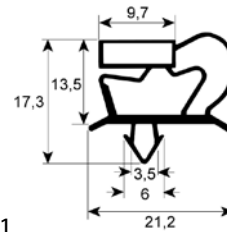

#### profile 9048

We offer custom-made gaskets for this profile

1

<b>GEV No.</b>	901001	<b>Ref. No.</b>	75310030
<b>description</b>	refrigeration gasket profile 9048 W 413mm L 610mm plug size		

1

<b>GEV No.</b>	901000	<b>Ref. No.</b>	75310040
<b>description</b>	refrigeration gasket profile 9048 W 485mm L 606mm plug size		

1

<b>GEV No.</b>	900998	<b>Ref. No.</b>	75310003
<b>description</b>	refrigeration gasket profile 9048 W 556mm L 1456mm plug size		

1

<b>GEV No.</b>	900999	<b>Ref. No.</b>	75310005
<b>description</b>	refrigeration gasket profile 9048 W 606mm L 1456mm plug size		