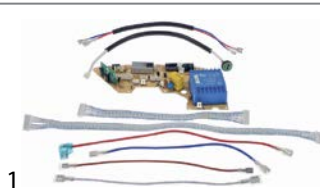

switches and momentary switches

rocker/momentary rocker switches

miscellaneous

1

GEV No.	581004	Ref. No.	260022000 30869500500
description	rocker switch mounting measurements 40x22mm black 1NC/1NO 250V 3A connection male faston 4.8mm		

electronics

PCBs

1

GEV No.	403943	Ref. No.	990078700
description	PCB for mixer L 185mm W 100mm suitable for HAMILTON BEACH with cable harness		

motors

motors

for bar blender

1