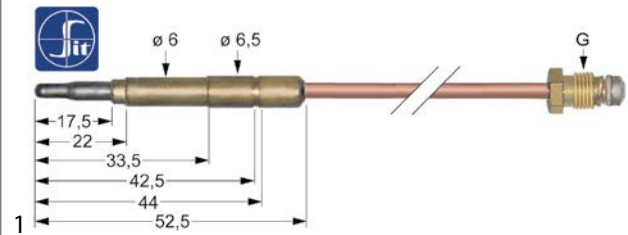

thermocouples SIT

1

GEV No.	107601	Ref. No.	90.068
description	thermocouple SIT M8x1 L 600mm plug connection ø6.0(6.5)mm		

gas burners

bar burners

bar burners

1

GEV No.	104735	Ref. No.	1.501
description	bar burner 4 row L 490mm W 335mm ømm H 30mm		

gas nozzles

main nozzles

gas nozzles 1/8"

1

GEV No.	102798	Ref. No.	90.039
description	gas injector thread 1/8" WS 11 bore ø 1.6mm