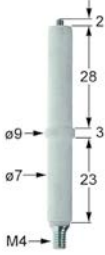

gas taps

PEL

21S series

1

GEV No.	102557	Ref. No.	90.071
description	gas tap PEL type 21S gas inlet M16x1.5 (tube ø 10mm) bypass nozzle ø 0.35mm gas outlet M16x1.5 (tube ø 10/8mm) thermocouple connection M8x1 pilot connection M10x1 shaft ø 8x6.5mm shaft L 22/15mm shaft flat upper		
spare parts for	102557		
	GEV No.	100531	Ref. No. —
	bypass nozzle type PEL20/21 bore ø 1.15mm thread M5x0.5		
	GEV No.	101230	Ref. No. —
	thermocouple nut T1: M8x1 T2: M18x1 aluminium		

ignition parts

electrodes

1

GEV No.	102314	Ref. No.	90.028
description	ignition electrode D1 ø 7mm D2 ø 9mm connection M4 L1 2mm BL1 28mm BL2 3mm BL3 23mm to clip		

piezoelectric igniters

mounting diameter 18mm

1

GEV No.	100009	Ref. No.	90.015
description	piezoelectric igniter body plastic blowing mounting ø 18mm connection ø2.4mm front measurements 26mm M18x1.5		
accessories for	100009		
	GEV No.	101339	Ref. No. —
	cover cap for piezoelectric igniter		
	GEV No.	106869	Ref. No. —
	cover cap for piezoelectric igniter ID ø 22mm ED ø 35mm H 25mm		

1

GEV No.	112702	Ref. No.	1.533 (90.153+90.154)
----------------	--------	-----------------	-----------------------

description	knob graduated t.max.°C°C ø 70mm shaft ø 6x4.6mm shaft flat upper		
--------------------	---	--	--