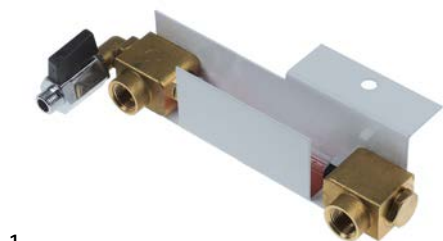

level glasses (complete)

GEV No.	529983	Ref. No.	ESC00070
description	water level tube Min/Max complete		
For models:	Markus		
spare parts for	529983		
	GEV No.	Ref. No.	
	526257	35902000	
	water level tube ϕ 11mm H 140mm without marking ID ϕ 8mm		