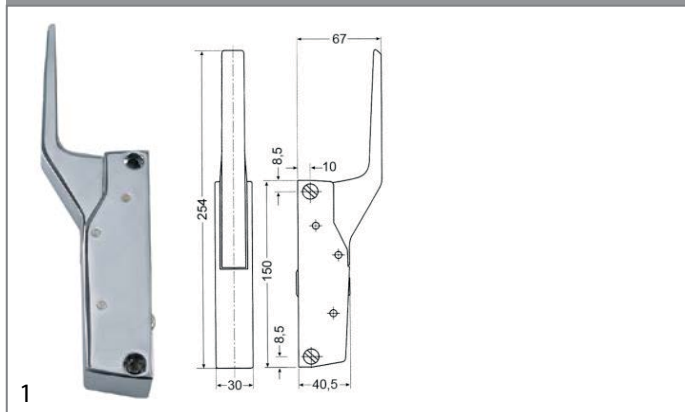

locks

edgmount latches

handle latches

CAFF/FERMOD

GEV No.	700060	Ref. No.	QL1044
description	handle latch L 150mm mounting distance 133mm non lockable heated units G 791		
accessories for	700060		
	GEV No.	700061	Ref. No. —
	door catch L 58mm W 20mm H 35mm mounting distance 42mm chrome-plated brass for headed units		
	GEV No.	700062	Ref. No. —
	handle protection heated units