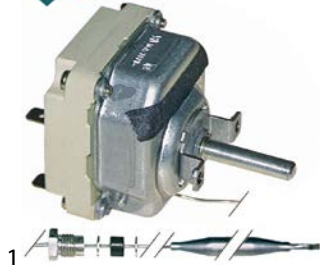

thermostats

control and safety thermostats

EGO

control thermostats

55.34_series

GEV No.	375143	Ref. No.	NTT11C
description	thermostat t.max. 110°C temperature range 32-110°C 3-pole 3NO 16A probe ø 6mm probe L 138mm capillary pipe 1480mm capillary pipe isolated 1100mm gland nut M9x1 shaft ø 6x4.6mm shaft L 23mm shaft position upper rotation 270°		

accessories for	109515		
	GEV No.	101278	Ref. No. —
	olive for pipe ø 10mm Qty 1 pcs		
	GEV No.	101286	Ref. No. —
	olive ID ø 6mm Qty 1 pcs		
	GEV No.	101300	Ref. No. —
	union nut thread M16x1.5 tube ø 10mm		
	GEV No.	101450	Ref. No. —
	olive for pipe ø 8mm L 12.7mm Qty 1 pcs ED ø 10mm		
	GEV No.	101451	Ref. No. —
	union nut thread M16x1.5 tube ø 8mm		
	GEV No.	110078	Ref. No. —
	knob without symbol ø 70mm shaft ø 6x4.6mm shaft flat universal		
	GEV No.	112206	Ref. No. —
	knob dial plate silver gas tap PEL21/22/23 t.max. °C ED ø 63mm ID ø 45.5mm