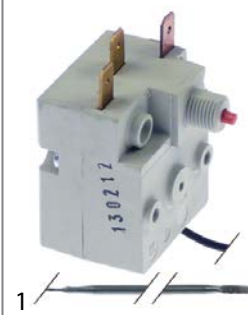

PRODIGY / FIRT

safety thermostats

GEV No.	375478	Ref. No.	927106 DRT25
description	safety thermostat switch-off temp. 200°C temperature range°C 1-pole 1CO 20A probe ø 3.3mm probe L 190mm capillary pipe 2150mm capillary pipe isolatedmm gland nut probe SS		
For models:	109, 114, 12, 14, 15, 20, 27, 9, A, A3CDDAK, A3CDMXT23HZDAKHZ, A3CDSAKRKYK, A3CDTDAK, A3CDTDAKRKYK, A3CDTDAKWK, A3CDT-DAKYK, A3CDTDBK, A3CDTSAK, A3CDTSAKRK, A3CDTSAKRKYK, A3CDTSAKWK, A3CDTSAKYK, A3CDTSBKYYK, A4CDMXT23SAKHZ, A4CDSAKRK, A4CDSAKYK, A4CDSBKPKWYK, A4CDTDAK, A4CDT-DAKEYK, A4CDTDAKRK, A4CDTDAKWK, A4CDTDBK, A4CDTDBKPK, A4CDTDBKRKPK, A4CDTHZSAKHZ, A4CDTSAK, A4CDTSAKWK, A4CDTSAKWYK, A4CDTSBK, A4CDTSBKPK, A5CDSAK, A5CDSBKZK, A5CDTDAK, A5CDTDAKHZ, A5CDTDAKRKPK, A5CDTDAKRKPKWK, A5CDTDAKWK, A5CDTDBK, A5CDTDBKCK, A5CDTDBKRK...(Other models you can see in the webshop)