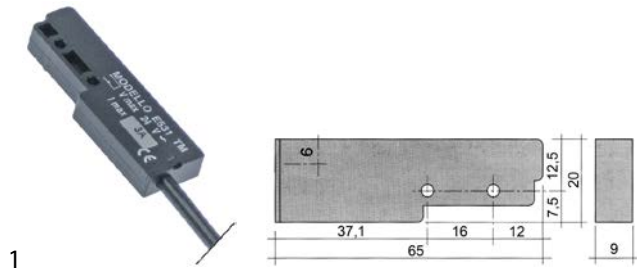

65x20mm

GEV No.	347876	Ref. No.	927056 DEM203
description	magnetic switch L 65mm W 20mm 1NC 24V 4A P max. 100W connection cable cable length 1940mm		
For models:	109, 114, ALFA-109, ALFA-112, ALFA-114, ALFA-215, ALFA-220, LN120L, LN120P, LN180L, LN180P, LN70