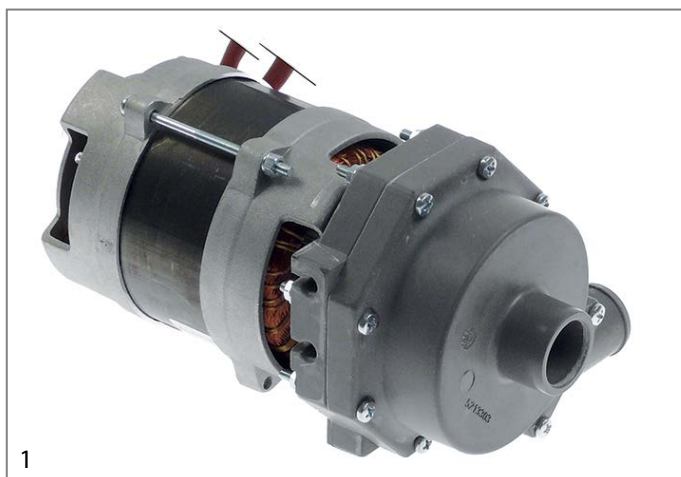

1 electric components

1

<b>GEV No.</b>	499279	<b>Ref. No.</b>	927137 DPE116
<b>description</b>	pump inlet ø 28mm outlet ø 26mm type B246.2520 230/400V 50Hz 3 phase 0.18kW 0.25HP L 265mm rotation direction right FIR		
<b>For models:</b>	12, 14, 15, 20, 27, 9, ALFA-109, ALFA-112, ALFA-114, ALFA14DR-15, ALFA14DR-20, ALFA14DR-27, ALFA-215, ALFA-220, LN120L, LN120P, LN180L, LN180P, LN70, SERIE-LN		
<b>spare parts for</b>	499279		
	<b>GEV No.</b>	510510	<b>Ref. No.</b> —
	pump cover pump type 2212/2228/2229/2211		
	<b>GEV No.</b>	510532	<b>Ref. No.</b> 80813
	impellor ø 72mm H 22mm shaft ø 11mm shaft length 32mm blades 3		
	<b>GEV No.</b>	510695	<b>Ref. No.</b> 927190 RAT123
	mechanical shaft seal height counter ring 5.5mm ID ø 11mm		
	<b>GEV No.</b>	521703	<b>Ref. No.</b> 456038 456063
	pump cover gasket EPDM thickness 2.5mm ID ø 75mm Qty 1 pcs		