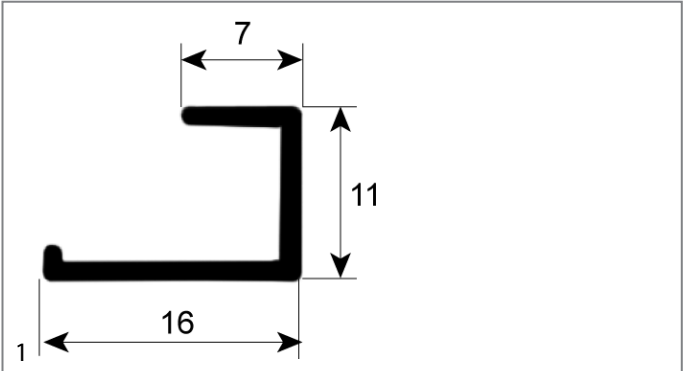

GEV No.	518246	Ref. No.	437057
description	door seal L 395mm dishwasher suitable for ELETTRORBAR, WOLK equiv. no. 437057		
For models:	913522, 913692, 913693, 913858, 913946, 913947, 914169, 914597, 914598, 914599, 914600, 915337, 915583, 915584, 915585, 915586, 915587, 915588, 915626, 915751, 915752, 915831, 916260, 916261, 916262, 916263, 916264, 916425, 916426, 916427, 916428, 916676, Beta235, BETA-235, BETA-235H, BETA-235R, Silver35, SILVER-35, Steel31, STEEL-31, Steel31H, STEEL-31H, Steeltech-13-00, Steeltech-13-00-UK, Steeltech-330, Steeltech-330-2, Steeltech-330H, Steeltech-330H-2, Steeltech-330K