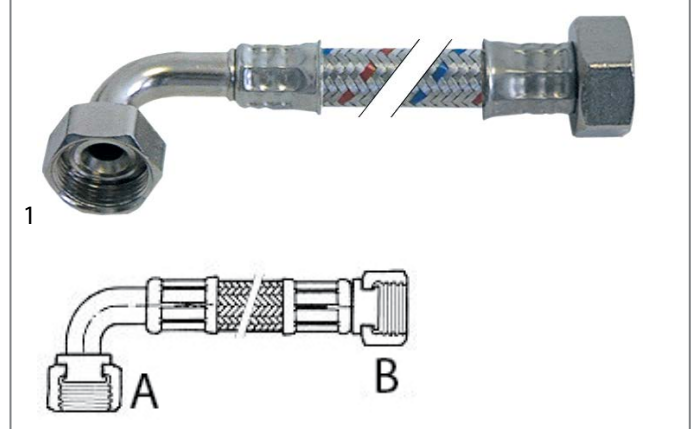

tank inlets			
1			
GEV No.	361270	Ref. No.	468151 999104 DZR150 DZR150NT
description	tank inlet SS M12 hose ø 4mm		
For models:	1100, 1200, 1300, 403-EUROWASH, 42, 43, 45, 46, 49, 50, 53, 54, 61, 62, 63, 64, 71, 72, 723, 72-CRP, 74, 74-CRP, 913522, 913524, 913525, 913530, 913531, 913532, 913601, 913647, 913674, 913692, 913693, 913694, 913695, 913755, 913767, 913856, 913857, 913858, 913860, 913861, 913862, 913863, 913873, 913929, 913944, 913946, 913947, 913987...(Other models you can see in the webshop)		

miscellaneous			
1			
GEV No.	513163	Ref. No.	80216
description	fastening angle for dosing pump		

1			
GEV No.	521735	Ref. No.	466005
description	spacer piece for rinse aid pump		
For models:	403-EUROWASH, 913522, 913692, 913693, 913858, 913946, 913947, 914237, 914597, 914598, 914599, 914600, 915337, 915583, 915584, 915585, 915586, 915587, 915588, 915626, 915751, 915752, Beta235, BETA-235, BETA-235H, BETA-240, BETA-240H, GL42, GOLD-43, GOLD-56, GS-55, GS-55-CRP, GS-55-CRP-SP, GS-57, ONYX-40, SILVER-35, SILVER-40, Steel31, STEEL-31, Steel31H, STEEL-31H, STEEL-41, STEEL-41H, STEELTECH-330, STEELTECH-330H, STEELTECH-330K, TOPTECH-400, TOPTECH-500-CRP		

hoses

supply hoses

stainless steel flexi hoses

universal hoses

GEV No.	520008	Ref. No.	143112 RAB143016 RAT34
description	flex hose SS braid straight-curved DN12 connection 1: 3/4" connection 2: 3/4" L 1500mm approval DVGW operating p. 10bar test pressure 32bar burst p. 95bar		
For models:	54, 914610, 914611, 914996, 915631, 915862, 915863, 915864, 915865, 915886, 915888, 916044, 916218, 916503, 916585, 916928, 916929, 916942, Gold43, GOLD-43, Isytech26-00Marina, Isytech26-01-220-60-3, Isytech26-01Marina, Isytech26-01-UK, Neotech-26-01-415V-3Ph-50Hz, Protech-511Marina, S54, STEELTECH-360BK, Toptech-400, Toptech-400-Integra, Toptech-421		
accessories for	520008		
	GEV No.	520054	Ref. No. —
	flat gasket rubber ED ø 23.5mm ID ø 14mm thickness 2.3mm Qty 10 pcs