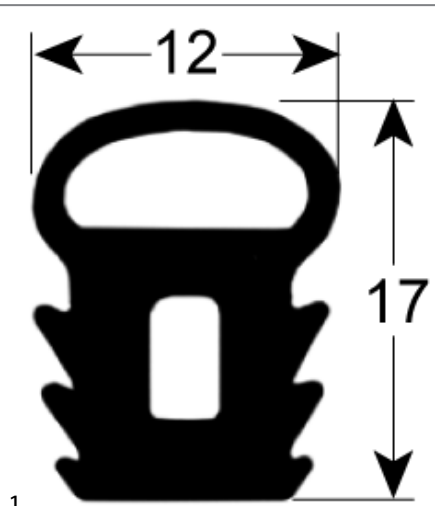

GEV No.	518252	Ref. No.	437071
description	door seal L 1165mm dishwasher		
For models:	43, 914237, 914610, 914611, 914996, GL42, Gold43, GOLD-43, Toptech-400, Toptech-400-Integra