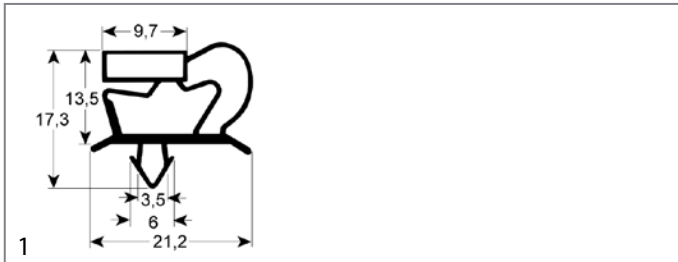

gaskets

refrigeration gaskets

plug-in gaskets

profile 9048

We offer custom-made gaskets for this profile

GEV No.	902100	Ref. No.	025178-00R
description	refrigeration gasket profile 9048 W 621mm L 1464mm plug size