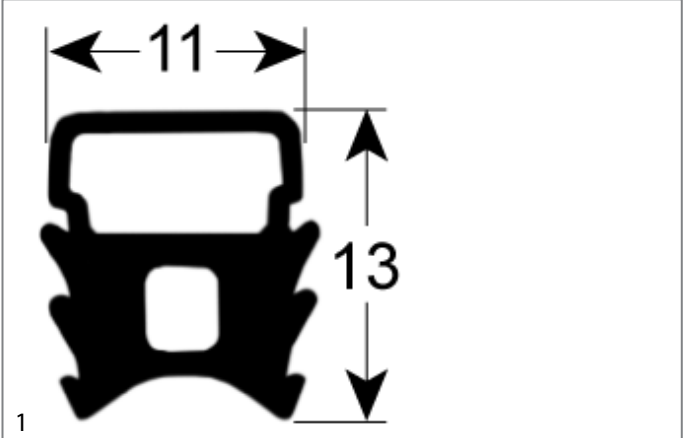

GEV No.	518088	Ref. No.	437088 437097
description	door seal L 1370mm		
For models:	914629, 914630, 914631, 914925, 915294, Gold56, GOLD-56, GS-55, GS-55-CRP, GS-55-CRP-SP, GS-57, TOPTECH-500-CRP, Toptech-500-CRP-s.p.