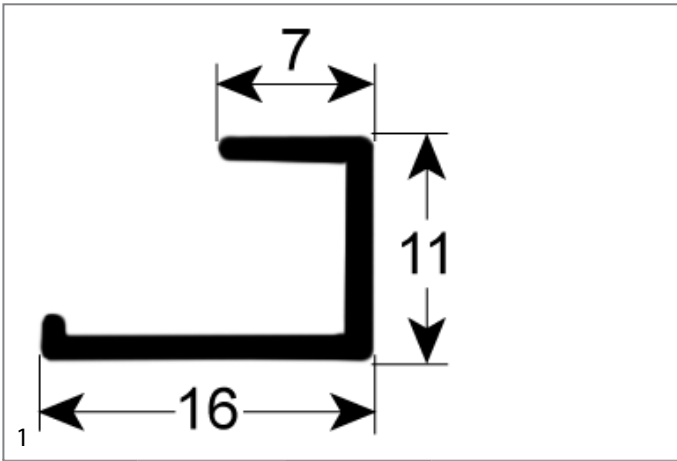

GEV No.	518248	Ref. No.	437058
description	door seal L 430mm dishwasher suitable for ELETTOBAR, WOLK equiv. no. 437058		
For models:	40, 403-EUROWASH, 913524, 913525, 913601, 913647, 913674, 913694, 913695, 913755, 913767, 913856, 913857, 913860, 913861, 913873, 913929, 913944, 913987, 914510, 914601, 914602, 914603, 914604, 914634, 914677, 914695, 914699, 914700, 914704, 914714, 914728, 914845, 914889, 914895, 914940, 914941, 914942, 915332, 915589, 915590, 915591, 915627, 915673, 915726, 915753, 915911, 915921, 916163, 916164...(Other models you can see in the webshop)