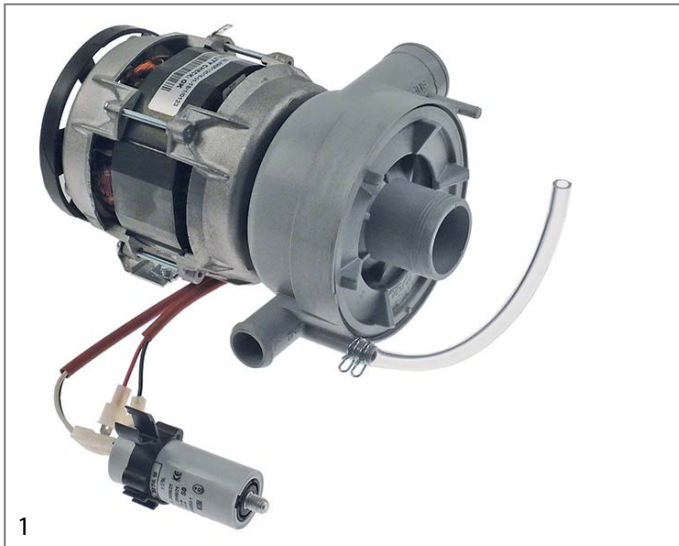

GEV No.	501528	Ref. No.	130976
description	pump inlet ø 42mm outlet ø 37mm type LA500 230V 60Hz 1 phase 0.46kW L 220mm rotation direction right capacitor 10µF auxiliary pressure connection 8mm LGB		
For models:	915190, 915191, 915192, 915211, 915996, 915997, 916032, 916033, 916036, 916037, 916038, 916039, 916042, 916043, 916061, 916063, 916064, 916065, 916083, 916084, 916089, 916090, 916091, 916092, 916093, 916168, 916169, 916170, 916171, 916191, 916192, 916193, 916194, 916195, 916270, 916271, 916272, 916273, 916274, 916275, 916336, 916337, 916338, 916376, 916377, 916378, 916379, 916380, 916381, 916435...(Other models you can see in the webshop)		
spare parts for	501528		
	GEV No.	365015	Ref. No. 206002 REB206002
	operating capacitor capacity 10µF 400V tolerance 5%Hz ambient temperature max. -25 to +85°C ø 35.5mm L 59mm M8 plastic connection male faston 6.3mm protection		
	GEV No.	510702	Ref. No. —
	mechanical shaft seal height counter ring 5.5mm ID ø 12mm		
	GEV No.	521024	Ref. No. 124057 73053
	impellor ø 88mm H 30mm rotation direction right thread M7L shaft ø 12mm blades 6		
	GEV No.	698767	Ref. No. 335015
	fan blade ø 110mm H 18mm shaft intake ø 12mm plastic blades 6		
	GEV No.	698768	Ref. No. 480148 73051
	pump cover LGB inlet ø 42mm pump type LA50 AP ø 115mm ID ø 36mm		
	GEV No.	698769	Ref. No. 116032
	pump casing ø 125mm outlet ø 24/37mm		
	GEV No.	698810	Ref. No. 456078
	O-ring EPDM thickness 3.56mm ID ø 112mm Qty 1 pcs		
	GEV No.	698827	Ref. No. 429074
	threaded ring LGB pump type LA50 ø 120mm ID ø 70mm