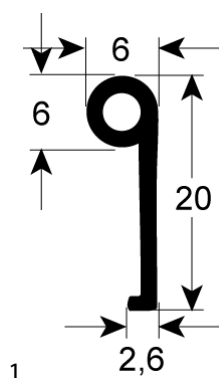

special gaskets

door seals for dishwashers

GEV No.	518123	Ref. No.	41247
description	door seal L 1050mm W 6mm H 20mm Qty 1		
For models:	GOLD-101, GOLD-105, GOLD-201, GOLD-301, GOLD-LP-101, GOLD-LP-105, GOLD-LP-201, KLP101, KLP10123, KLP101DDDDT, KLP105, KLP201, KLP201DDDDT, KLP30140, KLP301DDDDT, LP101, LP10123, LP101DDDDTEB, LP105, LP105DDDDT, LP201, LP301, LP30140, LP301DDDDT, NEOTECH-901, NEOTECH-902, NT901, NT902, PLP101, PLP10123, PLP101DDDDT, PLP105, PLP10523, PLP201, PLP20123, PLP20123DT, PLP201DD, PLP301, PLP30123, TOPTECH-921, TOPTECH-922, TOPTECH-923, TOPTECH-924, TT921, TT922, TT923, TT924