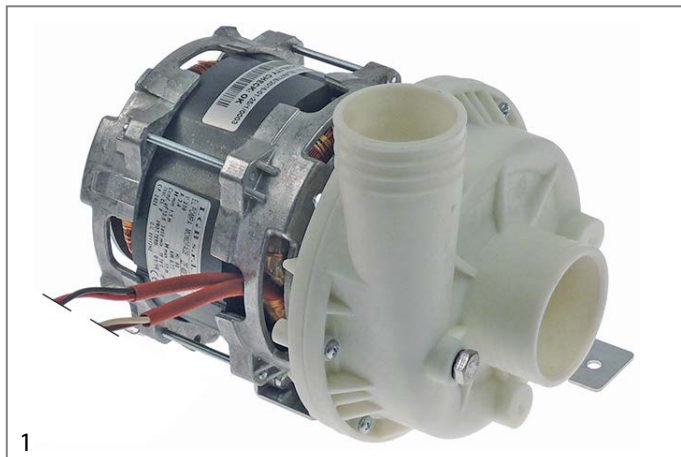

GEV No.	501527	Ref. No.	80113HZ
description	pump inlet ø 60mm outlet ø 49mm type ZF400SX 230V 60Hz 1 phase 0.77kW 1HP L 210mm rotation direction right capacitor 16µF LGB		
For models:	ST70STPH, Steeltech-381-230V-3ph-60Hz, Toptech-920, TT820HZ, TT920		
spare parts for	501527		
	GEV No.	365021	Ref. No. 206004
	operating capacitor capacity 16µF 425V tolerance 5% 50/60Hz ambient temperature max. -25 to +85°C ø 35mm L 73mm single M8 plastic connection male faston 6.3mm 416.10.99 protection		
	GEV No.	509020	Ref. No. 124031 RAG291
	impellor ø 104mm H 25mm M8L		
	GEV No.	510703	Ref. No. 141007 80843 REB141007
	mechanical shaft seal for shaft ø 13mm slide ring H 13mm height counter ring 5.5mm ED ø 26mm		
	GEV No.	521547	Ref. No. 116013
	pump cover LGB inlet ø 60mm outlet ø 50mm supporting pressure M8 turn direction right ø 160mm ID ø 127mm inner height 36mm		
	GEV No.	532623	Ref. No. 80844
	O-ring EPDM thickness 2.62mm ID ø 120.32mm Qty 1 pcs