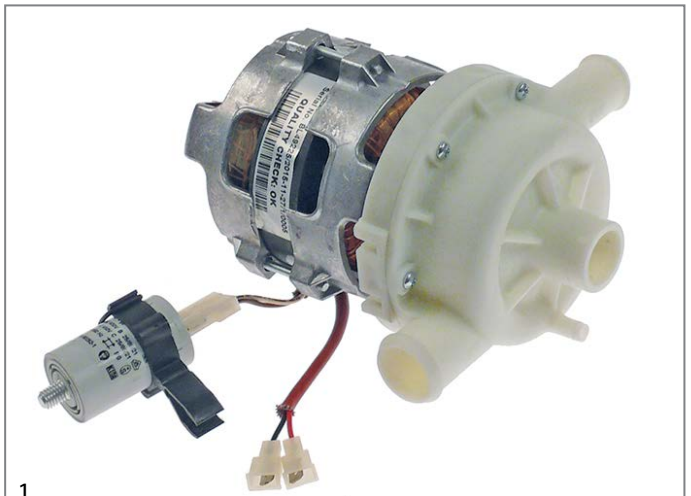

GEV No.	501525	Ref. No.	130168
description	pump inlet ø 28mm outlet ø 22/27mm type CF 3091 230V 60Hz 1 phase 0.2kW L 175mm rotation direction right capacitor 4µF LGB with capacitor		
For models:	915600, 915601, 915602, 915603, 915604, 915605, 915606, 915607, 915608, 915609, 915610, 915620, 915621, 915666, 915667, 915668, 915669, 915708, 915709, 915710, 915711, 915755, 915886, 915888, 915995, 916062, 916082, 916085, 916086, 916087, 916088, 916186, 916187, 916188, 916189, 916190, 916433, 916434, 916442, 916443, 916448, 916519, 916520, 916526, 916527, 916613, 916639, 916650, Neotech-24-05, Neotech-24-05G...(Other models you can see in the webshop)		

spare parts for	501525		
	GEV No.	365031	Ref. No. 206013
	operating capacitor capacity 4µF 450V tolerance 5% 50/60Hz ambient temperature max. -25 to +85°C ø 31mm L 58mm M8 plastic connection male faston 6.3mm protection		
	GEV No.	509002	Ref. No. 456083 456084
	O-ring EPDM thickness 2.62mm ID ø 82.22mm Qty 1 pcs		
	GEV No.	510703	Ref. No. 141007 80843 REB141007
	mechanical shaft seal for shaft ø 13mm slide ring H 13mm height counter ring 5.5mm ED ø 26mm		
	GEV No.	698765	Ref. No. 124063
	impeller ø 70mm H 21mm rotation direction right thread M7L suitable for LGB shaft ø 13mm shaft length 20mm blades 4		
	GEV No.	698770	Ref. No. 116035
	pump cover LGB inlet ø 28mm outlet ø 22/28mm ø 108mm ID ø 84mm