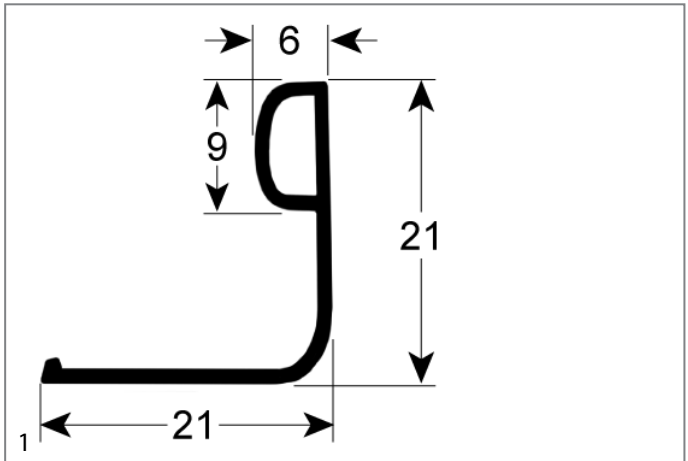

GEV No.	518300	Ref. No.	437075
description	door seal L 590mm dishwasher suitable for ELETTOBAR, WOLK equiv. no. 437075		
For models:	54, LP81, LP81S, LP91, S54, S58, S58S, S59