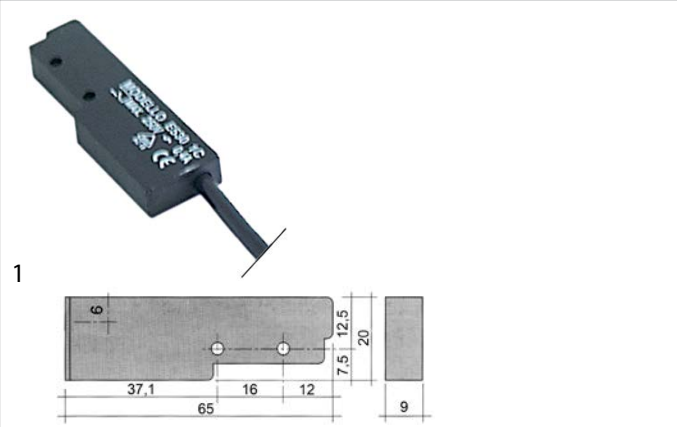

GEV No.	345116	Ref. No.	927017 DEM201
description	magnetic switch L 65mm W 20mm 1NO 250V 0.4A P max. 100W connection cable cable length 3000mm		
For models:	109, 114, 12, 14, 15, 20, 27, 9, ALFA-109, ALFA-112, ALFA-114, ALFA-14DR-15, ALFA14DR-20, ALFA14DR-27, ALFA-215, ALFA-220, GOLD-101, GOLD-105, GOLD-201, GOLD-301, GOLD-80, GOLD-82, GOLD-84, GOLD-LP-101, GOLD-LP-105, GOLD-LP-201, LN120L, LN120P, LN180L, LN180P, LN70, LP101, LP105, LP201, LP301, PLT-130, PLT-150, PLT-220, PLT-250, SERIE-LN		
accessories for	345116		
	GEV No.	345399	Ref. No. 927088 CWM7
magnet $\varnothing$ 3.3mm L 40mm H 8mm W 13mm hole distance 30mm M3