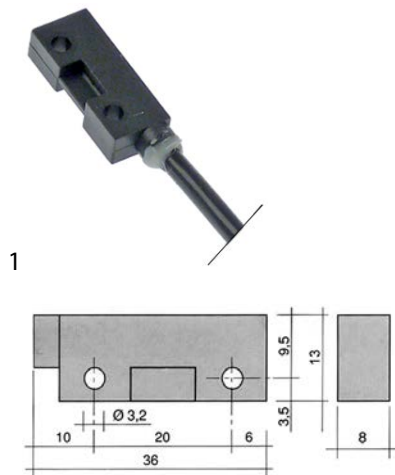

magnetic switches

36x13mm

<b>GEV No.</b>	345118 <sup>1</sup>	<b>Ref. No.</b>	211002 211002AG 80871 REB211002 REB211002AG
<b>description</b>	magnetic switch L 36mm W 13mm 1NO 250V 1A P max. 50W connection cable cable length 980mm		
<b>For models:</b>	35, 40, 403-EUROWASH, 42, 43, 45, 46, 50, 50S, 53, 54, 71, 72, 723, 72-CRP, 74, 74-CRP, 913522, 913524, 913525, 913530, 913531, 913532, 913601, 913647, 913674, 913692, 913693, 913694, 913695, 913755, 913767, 913856, 913857, 913858, 913860, 913861, 913862, 913863, 913873, 913929, 913944, 913946, 913947, 913987, 913988, 914169, 914171, 914237, 914239...(Other models you can see in the webshop)		
<b>accessories for</b>	345118		
	<b>GEV No.</b>	345399	<b>Ref. No.</b> 927088 CWM7
magnet $\varnothing$ 3.3mm L 40mm H 8mm W 13mm hole distance 30mm M3			