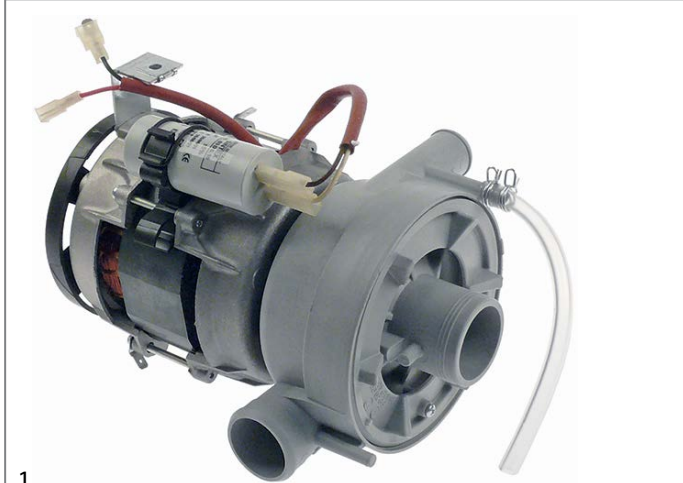

1	GEV No.	501485	Ref. No.	130977
description	pump inlet ø 42mm outlet ø 37mm type LA500 230V 50Hz 1 phase 0.47kW L 220mm rotation direction right capacitor 10µF auxiliary pressure connection 8mm LGB			
For models:	915190, 915191, 915192, 915211, 915996, 915997, 916032, 916033, 916036, 916037, 916038, 916039, 916042, 916043, 916044, 916061, 916063, 916064, 916065, 916083, 916084, 916089, 916090, 916091, 916092, 916093, 916168, 916169, 916170, 916171, 916191, 916192, 916193, 916194, 916195, 916270, 916271, 916272, 916273, 916274, 916275, 916336, 916337, 916338, 916376, 916377, 916378, 916379, 916380, 916381...(Other models you can see in the webshop)			
spare parts for	501485			
	GEV No.	365015	Ref. No.	206002 REB206002
	operating capacitor capacity 10µF 400V tolerance 5%Hz ambient temperature max. -25 to +85°C ø 35.5mm L 59mm M8 plastic connection male faston 6.3mm protection			
	GEV No.	510702	Ref. No.	—
	mechanical shaft seal height counter ring 5.5mm ID ø 12mm			
	GEV No.	521024	Ref. No.	124057 73053
	impellor ø 88mm H 30mm rotation direction right thread M7L shaft ø 12mm blades 6			
	GEV No.	698767	Ref. No.	335015
	fan blade ø 110mm H 18mm shaft intake ø 12mm plastic blades 6			
	GEV No.	698768	Ref. No.	480148 73051
	pump cover LGB inlet ø 42mm pump type LA50 AP ø 115mm ID ø 36mm			
	GEV No.	698769	Ref. No.	116032
	pump casing ø 125mm outlet ø 24/37mm			
	GEV No.	698810	Ref. No.	456078
	O-ring EPDM thickness 3.56mm ID ø 112mm Qty 1 pcs			
	GEV No.	698827	Ref. No.	429074
	threaded ring LGB pump type LA50 ø 120mm ID ø 70mm