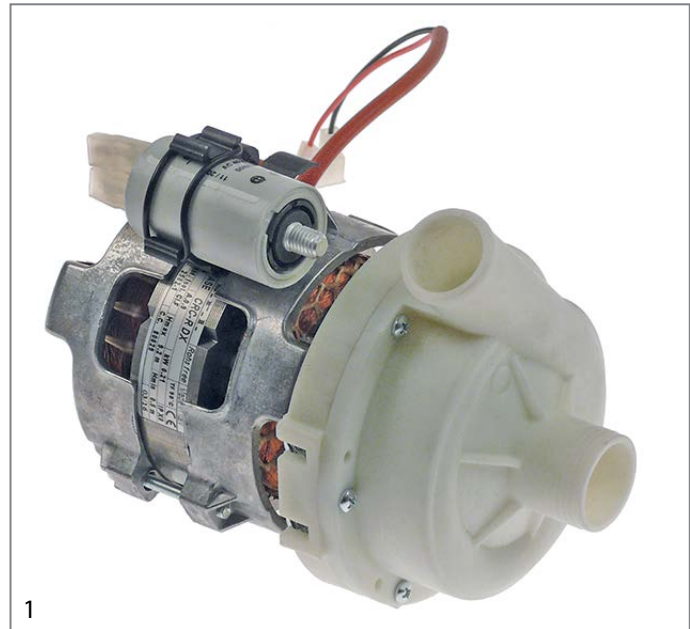

1

GEV No.	501526	Ref. No.	80629
description	pump inlet ø 28mm outlet ø 26mm type CRC-R DX 230V 60Hz 1 phase 0.21kW L 175mm rotation direction left capacitor 4µF LGB		
For models:	915184, 915185, 915187, 915188, 915202, 915203, 915204, 915208, 915209, 915399, 915504, 915505, 915506, 915507, 915508, 915509, 915510, 915511, 915606, 915607, 915608, 915609, 915610, 915668, 915669, 915710, 915711, 915714, 915715, 915716, 915718, 915719, 915755, 915862, 915863, 915864, 915865, 915886, 915888, 915922, 915995, 915996, 915997, 916044, 916061, 916062, 916063, 916064, 916065, 916082...(Other models you can see in the webshop)		
spare parts for	501526		
	GEV No.	365031	Ref. No. 206013
	operating capacitor capacity 4µF 450V tolerance 5% 50/60Hz ambient temperature max. -25 to +85°C ø 31mm L 58mm M8 plastic connection male faston 6.3mm protection		
	GEV No.	509002	Ref. No. 456083 456084
	O-ring EPDM thickness 2.62mm ID ø 82.22mm Qty 1 pcs		
	GEV No.	510703	Ref. No. 141007 80843 REB141007
	mechanical shaft seal for shaft ø 13mm slide ring H 13mm height counter ring 5.5mm ED ø 26mm		
	GEV No.	521091	Ref. No. 116040
	pump cover LGB inlet ø 28mm outlet ø 26mm pump type CRC-R DX		
	GEV No.	521092	Ref. No. 124070
	impellor ø 80mm H 25mm pump type CRC-R DX thread M6R shaft ø 13mm shaft length 20mm