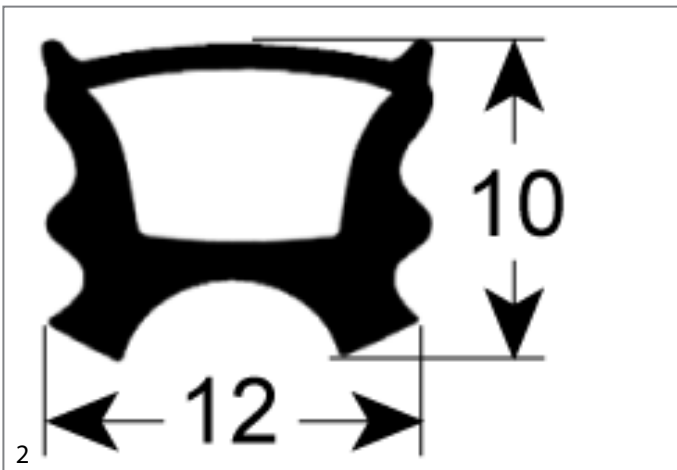

GEV No.	518613	Ref. No.	437103
description	door seal L 555mm W 395mm for dishwasher 3-sided		
For models:	915180, 915181, 915182, 915184, 915185, 915187, 915188, 915190, 915191, 915192, 915196, 915197, 915198, 915202, 915203, 915204, 915208, 915209, 915211, 915215, 915216, 915217, 915351, 915352, 915353, 915354, 915355, 915399, 915504, 915505, 915506, 915507, 915508, 915509, 915510, 915511, 915712, 915713, 915714, 915715, 915716, 915717, 915718, 915719, 915862, 915863, 915864, 915865, 915922, 915923...(Other models you can see in the webshop)