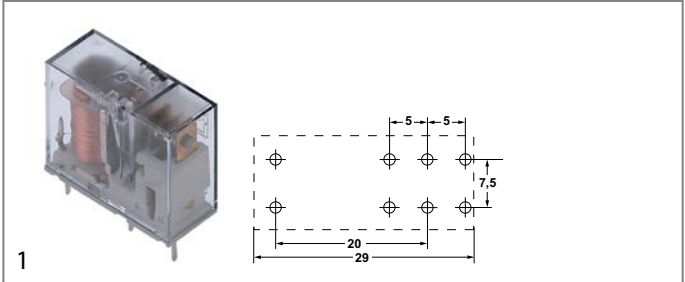

accessories for	380348		
	GEV No.	381181	Ref. No.
			—
	relay socket 2-pole 40.51/40.52/40.61 connection screw clamp dimensions 15.8x78.6mm 250V voltage AC 10A FINDER manuf. no. 95.75		

GEV No.	380349	Ref. No.	7635414
description	print relay 24VDC 2CO at 250V 8A connection pins raster size 5mm Italiana Relè manuf. no. E52-24DC-S 95.65/95.75		

accessories for	380349		
	GEV No.	380340	Ref. No.
			—
	relay socket dimensions 62x36x15mm 250V voltage AC 10A Italiana Relè manuf. no. ZMEM/5		
	GEV No.	380505	Ref. No.
			—
	relay socket 2CO 40.52 dimensions 81.9x15.5x75mm 250V voltage AC 10A FINDER manuf. no. 95.95.3		
	GEV No.	381181	Ref. No.
			—
	relay socket 2-pole 40.51/40.52/40.61 connection screw clamp dimensions 15.8x78.6mm 250V voltage AC 10A FINDER manuf. no. 95.75