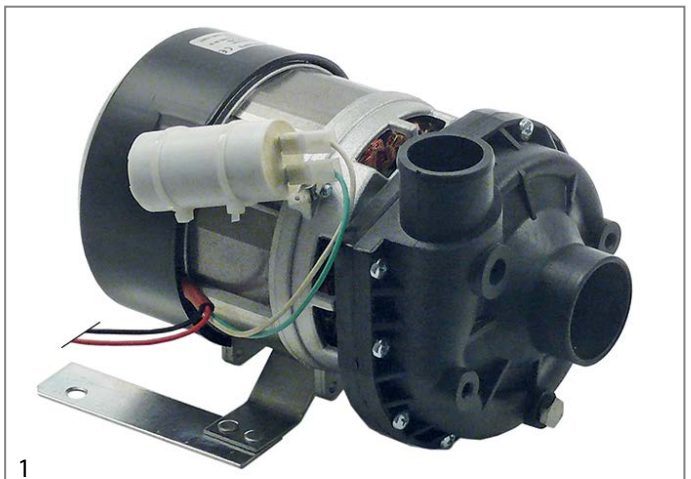

1			
GEV No.	500184	Ref. No.	4683
description	pump inlet ø 50mm outlet ø 40mm type C4683 230V 50Hz 1 phase 0.55kW 0.75HP L 260mm rotation direction right capacitor 12.5µF ALBA PUMPS (C&A)		
For models:	AF73, AF73PS, AF78, AF78PS, AL50, AL50PS, AL60, AL60PS		
spare parts for	500184		
	GEV No.	Ref. No.	—
	365014		
	operating capacitor capacity 12.5µF 450V tolerance 5%Hz ambient temperature max. -25 to +85°C ø 35mm L 70mm M8 plastic connection male faston 6.3mm 45S.C3DS.12.5 protection		
	GEV No.	Ref. No.	4702
	509021		
	impeller ø 102mm H 32mm shaft intake ø 9/8mm rotation direction right		
	GEV No.	Ref. No.	4703 7677
	510692		
	mechanical shaft seal for shaft ø 11mm slide ring ext. ø 24mm slide ring H 13mm counter ring mounting ø 26mm height counter ring 8mm counter ring int. ø 14mm		
	GEV No.	Ref. No.	4701
	521530		
	pump cover ALBA PUMPS (C&A) inlet ø 50mm outlet ø 40mm pump type C.4710/C.4757/C.4683 turn direction right ø 153mm ID ø 127mm inner height 24mm		
	GEV No.	Ref. No.	4704
	521709		
	O-ring EPDM thickness 3mm ID ø 126mm Qty 1 pcs