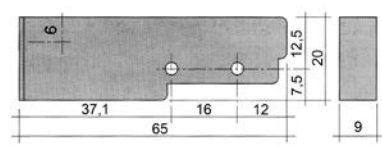

1			
GEV No.	347180	Ref. No.	13126 13166
description	rotary switch 4 0-1-2-3 sets of contacts 8 type GX169536U11 600V 12A shaft ø 6x6mm shaft L 26.5mm shaft square connection screw		
For models:	ALC100, ATR161, ATR221, ATR311		

1			
GEV No.	346903	Ref. No.	4276
description	rotary switch 4 1-2-3-start sets of contacts 7 type GN209539U 690V 20A shaft ø 6x6mm shaft L 23.5mm shaft square connection screw		
For models:	AF78D, AF78DPS, AF78PS		

1			
GEV No.	346235	Ref. No.	9804
description	rotary switch 5 0-1-2-3-4 sets of contacts 6 type GN209478U 690V 20A shaft ø 6x6mm shaft L 23.5mm shaft square connection screw		
For models:	AT105, AT110, AT900, AT95		

1			
GEV No.	347984	Ref. No.	4970
description	rotary switch 6 1-0-2-3-4-5 sets of contacts 8 type GN209537U 400V 20A shaft ø 5x5mm shaft L 16.28mm shaft square connection screw suitable for ATA		
For models:	AT105, AT110, AT900, AT95		

1			
GEV No.	345458	Ref. No.	9804 old version
description	rotary switch type GN209478U 690V 20A shaft ø 6x6mm shaft L 23.5mm shaft square connection screw		

magnetic switches

65x20mm

1			
GEV No.	347911	Ref. No.	13154
description	magnetic switch L 65mm W 20mm 1NO 24V 3A P max. 72W connection cable length 2000mm		
For models:	ALP01, ALP01E, ALP01EG, ALP01G, ALP02, ALP02E, ALP02EG, ALP02G, ALP42, ALP42P, ALP44, ALP44P, AT112, AT114, AT116, ATR75