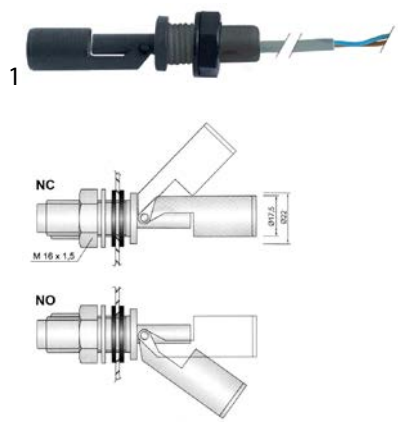

accessories

			
1			
<b>GEV No.</b>	516249	<b>Ref. No.</b>	7613
<b>description</b>	hexagonal screw thread M5 WS 8		
<b>For models:</b>	AL10, AL11, AL15, AL16, AL20, AL21, AL25, AL26		

position switches

LOVATO

			
1			
<b>GEV No.</b>	347908	<b>Ref. No.</b>	13123 K24082 + 10000
<b>description</b>	position switch plastic 1NO/1NC 400V 3A L 110mm W 30mm H 44mm protection IP66/67 actuating force: 380g screw connection M16 mounting distance 22mm type ZCP21		
<b>For models:</b>	ALC100, AT105E, AT110E, AT116, ATR100, ATR130, ATR130ED, ATR160, ATR161, ATR190AED, ATR221, ATR311, AZ80		

			
1			
<b>GEV No.</b>	346817	<b>Ref. No.</b>	7617/G
<b>description</b>	push button ø 23mm white		
<b>For models:</b>	AL15, AL16, AL25, AL26		

float switches

<b>GEV No.</b>	345484	<b>Ref. No.</b>	5692
<b>description</b>	float switch thread M16x1.5 1NO or 1NC ø 17.5mm L 92mm mounting ø 16mm 250V 1A cable cable length 2000mm		
<b>For models:</b>	AF610, AF610PSW, AF610W, AF61EW, AF61EWP, AF61PSW, AF61W, AF780PSW, AF780W, AF78EW, AF78EWP, AF78PSW, AF78W, ALP01, ALP01E, ALP01EG, ALP01G, ALP02, ALP02E, ALP02EG, ALP02G, AT105, AT105E, AT110, AT110E, AT116, AT95, ATR75, KYRA1WAG		