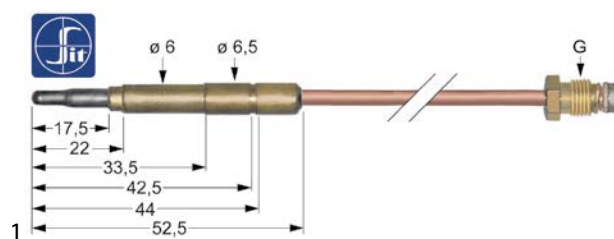

accessories for		100051	
	GEV No.	102111	Ref. No. —
pilot tube copper pipe ø6mm thickness 1mm L 3000mm			
	GEV No.	102508	Ref. No. —
union screw thread M10x1 for pipe ø4mm Qty 5 pcs			
	GEV No.	102509	Ref. No. —
union screw thread M10x1 for pipe ø6mm Qty 5 pcs			
	GEV No.	102699	Ref. No. —
pilot burner nozzle POLIDORO natural gas code 25.2 bore ø 2x0.25mm Qty 1 pcs 2 bores			
	GEV No.	102795	Ref. No. —
olive for pipe ø4mm Qty 1 pcs			
	GEV No.	102797	Ref. No. —
olive for pipe ø6mm Qty 1 pcs			
	GEV No.	106703	Ref. No. —
pilot burner nozzle POLIDORO natural gas code 27.2 bore ø 2x0.27mm Qty 1 pcs			
	GEV No.	106704	Ref. No. —
pilot burner nozzle POLIDORO LPG code 16.2 bore ø 2x0.16mm Qty 1 pcs			
	GEV No.	106763	Ref. No. —
pilot burner nozzle POLIDORO natural gas code 27.2A bore ø 2x 0.27mm Qty 1 pcs			
	GEV No.	106859	Ref. No. —
pilot burner nozzle POLIDORO LPG code 24 bore ø 0.24mm Qty 1 pcs			

spare parts for		107189	
	GEV No.	100917	Ref. No. —
gasket for pilot burner Qty 1 pcs aluminium			
	GEV No.	100918	Ref. No. —
screw for pilot burner			
	GEV No.	107701	Ref. No. —
pilot burner bottom part SIT 100 series nozzle ø 0.2mm			

thermocouples

plug-in thermocouples

plug-in thermocouples standard

with barrel socket ø6(6.5)mm

thermocouples SIT

GEV No.	107611	Ref. No.	K22176
description	thermocouple SIT M9x1 L 850mm plug connection ø6.0(6.5)mm		

equipment-specific units

for dishwashers

drain and intake components

ATA

drain /intake bodies

GEV No.	516204	Ref. No.	6860
description	drain fitting complete thread 1" hose ø 24mm		
For models:	AL07, AL07D, AL09, AL09D, AL10, AL11, AL15, AL16, AL20, AL20D, AL25, AL25D, AL40, AL402, AL40D, AL40E, AL40PS, AL41E, AL45, AL45D, AL45E, AL45PS, AL46E, AZ91, KYRA1, KYRA1WAG, KYRA2		

GEV No.	516109	Ref. No.	1071
description	drain fitting ID ø 23mm		
For models:	AL03, AL05, AL05D		

producer-specific pilot burners

ATA

GEV No.	107189	Ref. No.	K22015
description	pilot burner SIT 1 flame nozzle ø 0.2mm gas connectionmm		
spare parts for	107189		
	GEV No.	100245	Ref. No. —
pilot burner nozzle LPG code 20 bore ø 0.2mm Qty 1 pcs thread M8x0.75			
	GEV No.	100832	Ref. No. —
pilot burner cap 1 flame suitable for 100 series Hmm Lmm Qty 1 pcs			
	GEV No.	100854	Ref. No. —
pilot burner bracket double			
	GEV No.	100885	Ref. No. —
air mixing sleeve for pilot burner Qty 1 pcs			
	GEV No.	100916	Ref. No. —
compression spring for pilot burner Qty 1 pcs