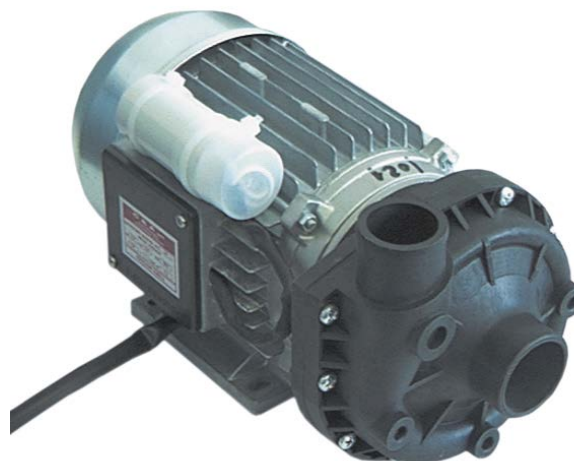

1

GEV No.	500185	Ref. No.	4630 4630 1-phasig!!!!
description	pump inlet ø 50mm outlet ø 48mm type C4630 230V 50Hz 1 phase 0.74kW 1HP L 325mm rotation direction right capacitor 16µF ALBA PUMPS (C&A)		
For models:	AF73, AF73PS, AF78, AF78PS, AL50, AL50PS, AL60, AL60PS		
spare parts for	500185		
	GEV No.	365021	Ref. No. —
	operating capacitor capacity 16µF 425V tolerance 5% 50/60Hz ambient temperature max. -25 to +85°C ø 35mm L 73mm single M8 plastic connection male faston 6.3mm 416.10.99 protection		
	GEV No.	510692	Ref. No. 4703 7677
	mechanical shaft seal for shaft ø 11mm slide ring ext. ø 24mm slide ring H 13mm counter ring mounting ø 26mm height counter ring 8mm counter ring int. ø 14mm		
	GEV No.	521238	Ref. No. —
	impellor ø 103mm H 32mm rotation direction right thread M7L seat ø 9.2mm blades 6		
	GEV No.	521709	Ref. No. 4704
	O-ring EPDM thickness 3mm ID ø 126mm Qty 1 pcs