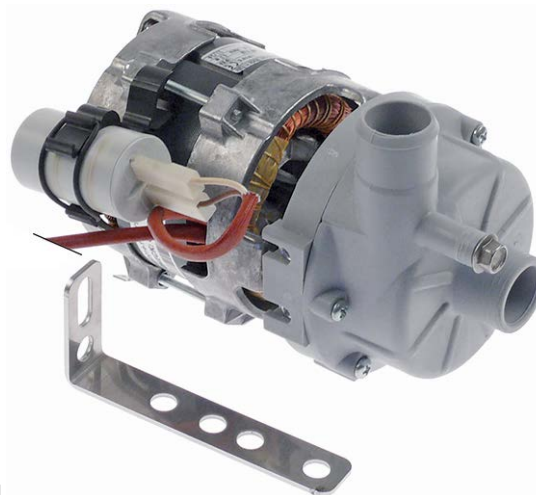

LGB

1

<b>GEV No.</b>	499070	<b>Ref. No.</b>	4710/P 8201/230V/60Hz/0,62kW
<b>description</b>	pump 230V 60Hz 0.62kW		

1

<b>GEV No.</b>	500599	<b>Ref. No.</b>	1511
<b>description</b>	pump inlet ø 28mm outlet ø 12mm type ZF131DX 230V 50Hz 1 phase 0.16kW 0.22HP L 175mm rotation direction left capacitor 6.3µF LGB		
<b>For models:</b>	AF610PSW, AF610W, AF61EW, AF61EWP, AF61PSW, AF61W, AF780PSW, AF780W, AF78EW, AF78EWP, AF78PSW, AF78W, AT105, AT105E, AT110, AT110E, AT116, AT95		
<b>spare parts for</b>	500599		
	<b>GEV No.</b>	365012	<b>Ref. No.</b> —
	operating capacitor capacity 6.3µF 450V tolerance 5% 50Hz ambient temperature max. -25 to +85°C ø 30mm L 61mm M8 plastic connection male faston 6.3mm protection		
	<b>GEV No.</b>	510703	<b>Ref. No.</b> —
	mechanical shaft seal for shaft ø 13mm slide ring H 13mm height counter ring 5.5mm ED ø 26mm		
	<b>GEV No.</b>	521119	<b>Ref. No.</b> 1528
	pump cover LGB inlet ø 28mm outlet ø 12mm auxiliary pressure connection 12mm pump type ZF131DX		
	<b>GEV No.</b>	521228	<b>Ref. No.</b> —
	impellor ø 72mm H 17mm rotation direction left thread M7R shaft ø 13mm shaft length 12mm blades 3		
	<b>GEV No.</b>	528800	<b>Ref. No.</b> —
	O-ring EPDM thickness 2.62mm ID ø 75.87mm Qty 1 pcs		