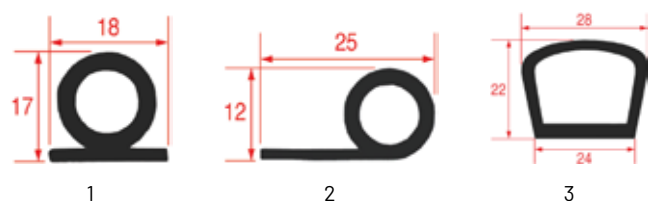

DOOR GASKETS FOR CAPIC OVENS

Photo	LF code	GEV code	Width (mm)	Length (mm)	LF stock	GEV stock	OEM p/n
1	3786303	901577	---	---	m	m	I304006
2	3786304	901578	---	---	m	m	I304008
3	3786305	901576	---	---	m	m	I304016