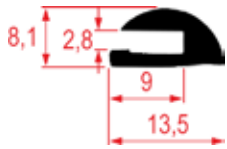

GLASS DOOR GASKETS

GLASS DOOR GASKETS FOR TECNOEKA OVENS

1

2

Photo	LF code	GEV code	Width (mm)	Length (mm)	LF stock	GEV stock	OEM p/n
1	5036851	693232	340	430	pcs	pcs	01000300
2	5051627	902418	---	---	m	m	01000610

GLASS DOOR GASKETS FOR TECNOEKA OVENS

1

Photo	LF code	GEV code	Width (mm)	Length (mm)	LF stock	GEV stock	Suitable for
1	5121898	691202	---	---	m	m	01000060