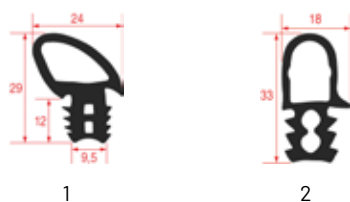

DOOR GASKETS FOR SALVA OVENS

Photo	LF code	GEV code	Width (mm)	Length (mm)	LF stock	GEV stock	OEM p/n
1	7106609	LF7106609	---	1000	pcs	pcs	0001190015

DOOR GASKETS FOR SALVIS OVENS

Photo	LF code	GEV code	Width (mm)	Length (mm)	LF stock	GEV stock	Suitable for
1	5020135	900100	460	645	pcs	pcs	1L295594
1	5017638	900101	645	700	pcs	pcs	1L295593
2	3186527	900497	520	775	pcs	pcs	1C742376