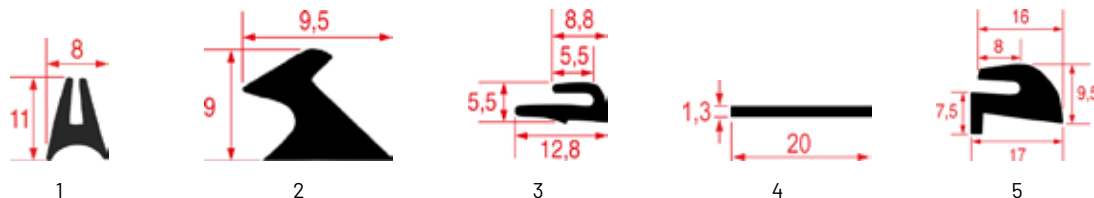

Photo	LF code	GEV code	Width (mm)	Length (mm)	LF stock	GEV stock	OEM p/n
1	5016472	900797	---	450	pcs	pcs	C5227-00
1	5040249	696849	---	640	pcs	pcs	C5246-00
1	5126665	900827	---	990	pcs	pcs	C5247-00
1	5126664	901315	---	1420	pcs	pcs	C7572-00
1	7111302	902539	---	1500	2 pcs	2 pcs	C2183-01
1	5040247	900416	---	1800	pcs	pcs	C5223-00
1	5029099	902541	---	2000	2 pcs	2 pcs	C2183-02
1	5035151	900419	---	2400	pcs	pcs	C5219-00
1	5126666	900427	---	2900	pcs	pcs	C6515-00
1	3786107	900431	---	3500	pcs	pcs	C7116-00
2	5040251	900415	---	3000	pcs	pcs	C5209-00
2	5126691	900421	---	3000	pcs	pcs	C5735-00
2	5126693	900423	---	3500	pcs	pcs	C5736-00
2	5040246	900824	---	3600	pcs	pcs	C5211-00
2	5126694	900418	---	3700	pcs	pcs	C5217-00
3	5126667	900426	---	2300	pcs	pcs	C6513-00
3	5035152	900828	---	2430	pcs	pcs	C5572-00
3	5126668	900430	---	3250	pcs	pcs	C7117-00
4	5126670	900826	---	600	pcs	pcs	C6516-00
4	5126672	900825	---	800	pcs	pcs	C6517-00
5	5126673	900425	---	2370	pcs	pcs	C6512-00