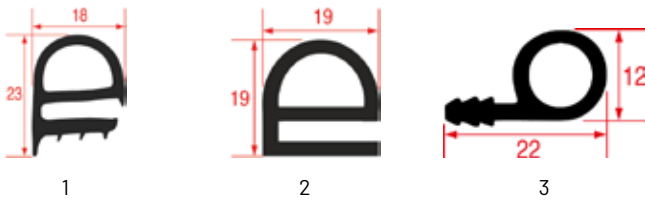

DOOR GASKETS FOR KÜPPERSBUSCH OVENS

Photo	LF code	GEV code	Width (mm)	Length (mm)	LF stock	GEV stock	Suitable for
1	3186156	900052	470	485	pcs	pcs	407459
1	3186155	900053	485	720	pcs	pcs	407476
2	2000073	900054	---	---	m	m	75741
2	3286077	LF3286077	---	---	3 m	3 m	062329
2	3286005	901378	---	---	6 m	6 m	062329
2	3286006	LF3286006	---	---	25 m	25 m	062329
2	5022005	900169	---	3800	pcs	pcs	407370
3	5126977	901432	---	---	m	m	062122