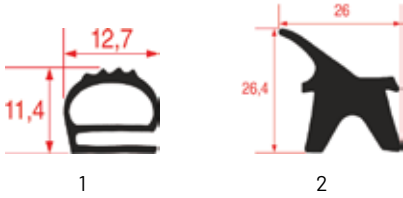

DOOR GASKETS

DOOR GASKETS FOR OFFCAR OVENS

Photo	LF code	GEV code	Width (mm)	Length (mm)	LF stock	GEV stock	OEM p/n
1	3786004	---	290	570	kit pcs	---	844491
1	5074926	901357	360	1000	pcs	pcs	844445
2	5126756	900834	670	750	pcs	pcs	862073