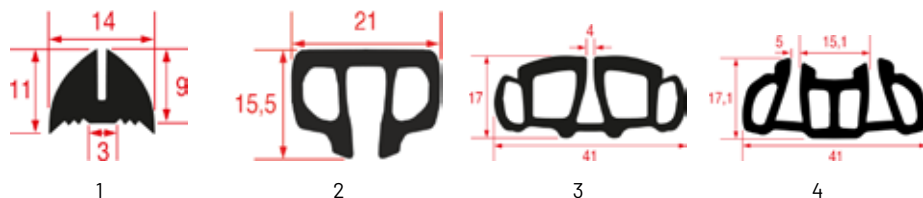

GLASS DOOR GASKETS FOR ELECTROLUX OVENS

Photo	LF code	GEV code	Width (mm)	Length (mm)	LF stock	GEV stock	OEM p/n
1	40K8006	901356	---	1685	pcs	pcs	0K8006
2	3186383	900036	---	---	m	m	0H6663
3	40K2081	900176	---	2000	pcs	pcs	0K2081
3	40K2080	900175	---	2100	pcs	pcs	0K2080
4	40K2082	900155	---	1700	pcs	pcs	0K2082
4	40H6637	900181	---	2000	pcs	pcs	0H6637
4	40H6636	900180	---	2200	pcs	pcs	0H6636