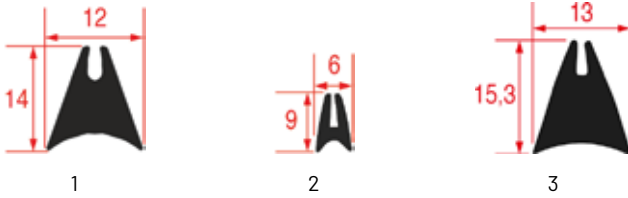

GLASS DOOR GASKETS

GLASS DOOR GASKETS FOR MARENO OVENS

Photo	LF code	GEV code	Width (mm)	Length (mm)	LF stock	GEV stock	Suitable for
1	5114665	900058	---	---	m	m	R80100010
1	3286027	LF3286027	---	---	6 m	6 m	R80100010
1	3286028	---	---	---	25 m	---	R80100010
2	5011429	900637	---	---	m	m	LAR70040740
2	5019776	900129	---	1100	pcs	pcs	R70040840
2	5000148	900130	---	1750	pcs	pcs	R70040850
2	5039781	900503	---	1800	pcs	pcs	R70044280
2	5021222	900484	---	3720	pcs	pcs	R70044160
3	5126753	900539	---	---	m	m	---