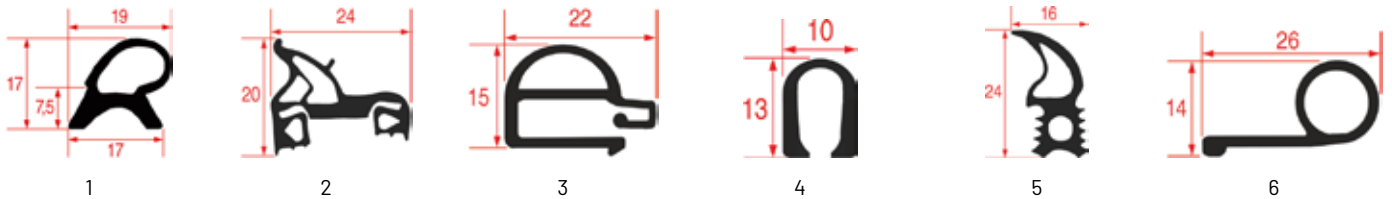

DOOR GASKETS FOR ELECTROLUX OVENS

Photo	LF code	GEV code	Width (mm)	Length (mm)	LF stock	GEV stock	Suitable for
1	3186041	900187	395	585	pcs	pcs	055414
1	5114243	900759	450	720	pcs	pcs	0K8015
1	3186043	900188	640	720	pcs	pcs	0K2968
1	5109590	900275	640	1400	pcs	pcs	054986
2	3186408	900433	430	635	pcs	pcs	0KE761
2	3786126	900162	430	610	pcs	pcs	0K1843
2	4005710	900577	450	550	pcs	pcs	0K8378
2	4005709	900578	450	770	pcs	pcs	0K8379
2	4005708	900579	450	1490	pcs	pcs	0K8380
2	3786125	900590	640	730	pcs	pcs	0H6521
2	3186410	900161	640	1400	pcs	pcs	0K1842
2	3186088	900160	655	725	pcs	pcs	002654
2	3186425	900434	655	1400	pcs	pcs	005711
3	3286087	---	---	---	3 m	3 m	---
3	3286039	---	---	---	6 m	6 m	---
4	5120686	900516	---	---	m	m	---
5	3786615	900369	465	510	pcs	pcs	0RT059
5	3186533	900930	465	775	pcs	pcs	0RT058
6	3186032	900306	---	---	m	m	057656
6	3286075	---	---	---	3 m	3 m	057656
6	3286001	LF3286001	---	---	6 m	6 m	057656
6	3286002	LF3286002	---	---	20 m	20 m	057656