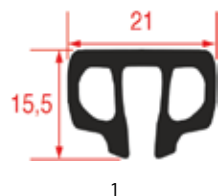

DOOR GASKETS

DOOR GASKETS FOR JUNO OVENS

Photo	LF code	GEV code	Width (mm)	Length (mm)	LF stock	GEV stock	Suitable for
1	3286082	---	---	---	3 m	3 m	246283
1	3286021	---	---	---	6 m	6 m	246283
1	3286022	---	---	---	24 m	24 m	246283