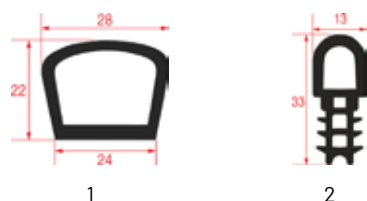

DOOR GASKETS FOR MOFFAT OVENS

Photo	LF code	GEV code	Width (mm)	Length (mm)	LF stock	GEV stock	Suitable for
1	5126775	901683	---	2000	pcs	pcs	232666 - 234464

DOOR GASKETS FOR MORICE OVENS

Photo	LF code	GEV code	Width (mm)	Length (mm)	LF stock	GEV stock	Suitable for
1	3786301	901566	510	650	pcs	pcs	DM0566
2	3786320	901564	464	620	pcs	pcs	DM1065
2	3786321	901565	624	724	pcs	pcs	DM1066