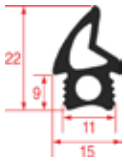

DOOR GASKETS

DOOR GASKETS FOR BAKE-OFF OVENS

1