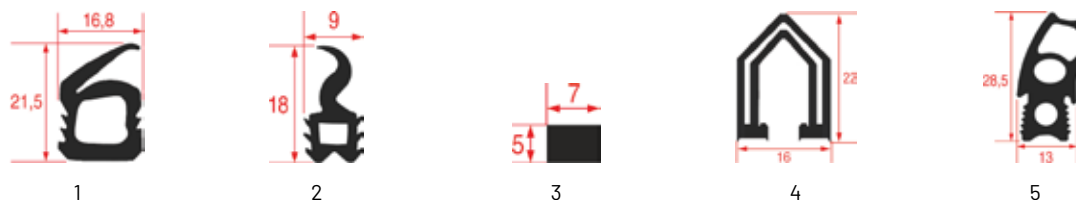

DOOR GASKETS FOR BLUE SEAL OVENS

Photo	LF code	GEV code	Width (mm)	Length (mm)	LF stock	GEV stock	OEM p/n
1	5126755	901683	---	2000	pcs	pcs	232666 - 234464

DOOR GASKETS FOR BONNET OVENS

Photo	LF code	GEV code	Width (mm)	Length (mm)	LF stock	GEV stock	OEM p/n
1	3786311	900610	---	1000	pcs	pcs	366371
2	3786316	901450	---	---	m	m	71206E
3	3786602	S0086543	---	1000	pcs	pcs	366350
4	5044221	S0083578	600	680	pcs	pcs	366435
5	7102192	S0083611	625	750	pcs	pcs	366562