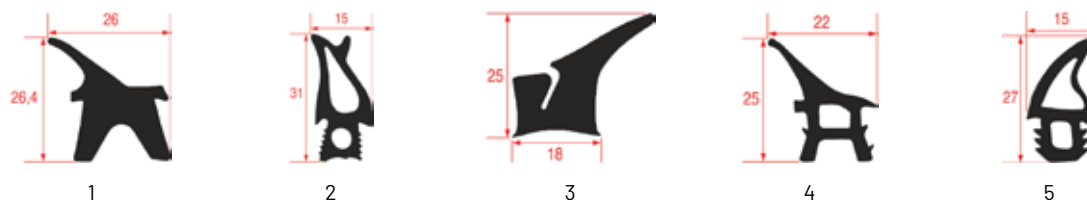

DOOR GASKETS FOR EMMEPI OVENS

Photo	LF code	GEV code	Width (mm)	Length (mm)	LF stock	GEV stock	Suitable for
1	5013418	901351	490	635	pcs	pcs	809796
1	3186311	901158	630	740	pcs	pcs	8C0029
1	5013434	S0501558	750	755	pcs	pcs	809443
1	5114700	900348	---	---	m	m	809283
1	3286084	LF3286084	---	---	3 m	3 m	809283
1	3286029	LF3286029	---	---	6 m	6 m	809283
1	3286030	LF3286030	---	---	15 m	15 m	809283
2	3186426	900291	470	780	pcs	pcs	809562
2	3186319	900290	473	530	pcs	pcs	809657
2	5115159	900602	---	---	m	m	809881
3	3286049	LF3286049	---	---	3 m	3 m	809881
3	3286050	---	---	---	15 m	15 m	809881
4	5114696	900781	---	---	m	m	9629918
4	3286051	LF3286051	---	---	3 m	3 m	9629918
4	3286052	LF3286052	---	---	15 m	15 m	9629918
5	3786116	901331	---	---	m	m	8C0917