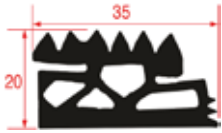

1

2

Photo	LF code	GEV code	Width (mm)	Length (mm)	LF stock	GEV stock	OEM p/n
1	7109707	902499	---	630	pcs	pcs	211171
2	5070573	902500	---	654	pcs	pcs	211156

TRAY RACK TROLLEY GASKETS

TRAY RACK TROLLEY GASKETS FOR PALUX OVENS