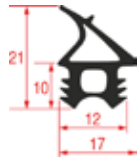

DOOR GASKETS

DOOR GASKETS FOR COOKMAX OVENS

1

2

3

4

5

6

Photo	LF code	GEV code	Width (mm)	Length (mm)	LF stock	GEV stock	Suitable for
1	5034174	900488	420	375	pcs	pcs	R70044330
1	5108301	900788	590	680	pcs	pcs	R70044230
1	3786067	900489	600	435	pcs	pcs	R70044340
1	5115539	901402	600	820	pcs	pcs	R70044410
1	3786061	900491	680	800	pcs	pcs	R70044110
2	5053388	902134	620	780	pcs	pcs	R70044830
3	5070144	902191	---	1760	pcs	pcs	01000070
3	5080624	902419	---	1780	pcs	pcs	01000810
3	5080417	902194	---	2000	pcs	pcs	01000690
3	5126919	900802	---	2200	pcs	pcs	GN1110A2
3	5109800	900804	---	2500	pcs	pcs	GN1110A0
4	5084078	902192	---	2470	pcs	pcs	01000690
4	5126773	902193	---	3300	pcs	pcs	01000700
5	5115247	900913	---	---	m	m	GUA30002
6	7113303	900792	---	1750	pcs	pcs	409081000

DOOR GASKETS FOR COVEN OVENS

1

2

3

4

Photo	LF code	GEV code	Width (mm)	Length (mm)	LF stock	GEV stock	Suitable for
1	5127326	901169	---	---	m	m	MCGP0002
1	3286086	---	---	---	3 m	3 m	MCGP0002
1	3286033	---	---	---	6 m	---	MCGP0002
1	3286034	---	---	---	25 m	---	MCGP0002
2	3286051	LF3286051	---	---	3 m	3 m	MCGPN004
2	3286052	LF3286052	---	---	15 m	15 m	MCGPN004
3	3786513	901381	---	---	m	m	MCGP3/4P
4	3786618	901326	---	---	m	m	MCGFC06N