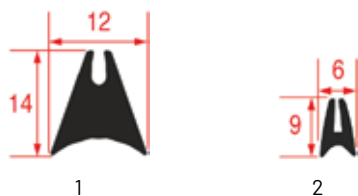

GLASS DOOR GASKETS FOR LAINOX OVENS

Photo	LF code	GEV code	Width (mm)	Length (mm)	LF stock	GEV stock	Suitable for
1	5114665	900058	---	---	m	m	R80100010
1	3286027	LF3286027	---	---	6 m	6 m	R80100010
1	3286028	---	---	---	25 m	---	R80100010
2	5011429	900637	---	---	m	m	LAR70040740