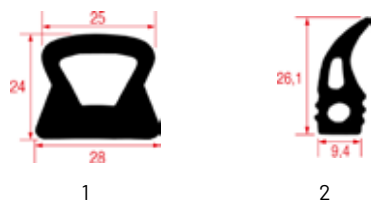

DOOR GASKETS

DOOR GASKETS FOR MIWE OVENS

Photo	LF code	GEV code	Width (mm)	Length (mm)	LF stock	GEV stock	OEM p/n
1	5120123	901639	620	1750	pcs	pcs	046571.70
1	5120128	902077	1080	1995	pcs	pcs	046574.75
2	5120105	901476	---	1960	pcs	pcs	187719.02