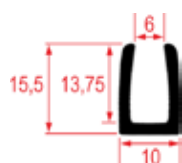

GLASS DOOR GASKETS FOR WIESHEU-WIWA OVENS

1

Photo	LF code	GEV code	Width (mm)	Length (mm)	LF stock	GEV stock	Suitable for
1	5126761	900065	---	---	m	m	36070