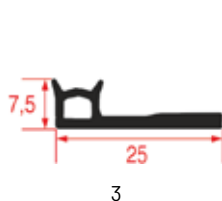

DOOR GASKETS FOR KREFFT OVENS

Photo	LF code	GEV code	Width (mm)	Length (mm)	LF stock	GEV stock	Suitable for
1	2110846	902247	470	780	pcs	pcs	76-51051021
1	2111154	902219	473	530	pcs	pcs	76-51051020
1	3186481	901438	480	1500	pcs	pcs	76-51051023
1	2110873	902220	690	780	pcs	pcs	76-51051022
2	3186156	900052	470	480	pcs	pcs	76-50120704
2	3186155	900053	485	720	pcs	pcs	50120703
3	2110913	900147	---	---	pcs	pcs	01-253241
3	3286079	---	---	---	3 m	3 m	---
3	3286013	---	---	---	6 m	6 m	---
3	3286014	---	---	---	25 m	25 m	---
4	5012472	902244	520	1410	pcs	pcs	76-51051007
4	5060671	900087	710	815	pcs	pcs	76-51101047
4	5012474	902245	720	1410	pcs	pcs	76-51051008
5	5012473	902242	470	520	pcs	pcs	76-51051001