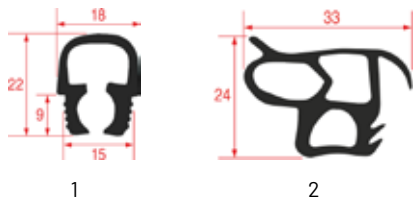

TRAY RACK TROLLEY GASKETS FOR ELECTROLUX OVENS

Photo	LF code	GEV code	Width (mm)	Length (mm)	LF stock	GEV stock	OEM p/n
1	40H6661	900150	---	510	pcs	pcs	0H6661
1	3786124	900592	---	650	pcs	pcs	0H6662
2	4006176	900580	---	660	pcs	pcs	006176