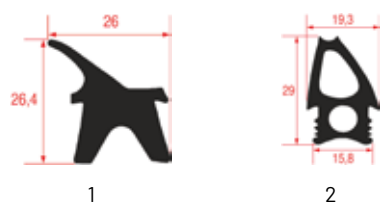

DOOR GASKETS FOR REPAGAS OVENS

Photo	LF code	GEV code	Width (mm)	Length (mm)	LF stock	GEV stock	Suitable for
1	5114700	900348	---	---	m	m	1240012
1	3286084	LF3286084	---	---	3 m	3 m	1240012
1	3286029	LF3286029	---	---	6 m	6 m	1240012
1	3286030	LF3286030	---	---	15 m	15 m	1240012
2	5108333	901622	472	475	pcs	pcs	92000022
2	5108331	901623	475	725	pcs	pcs	92200002
2	5111403	901626	688	886	pcs	pcs	92800010
2	5108320	901624	475	1410	pcs	pcs	92600002
2	5108329	901627	688	1410	pcs	pcs	92800001