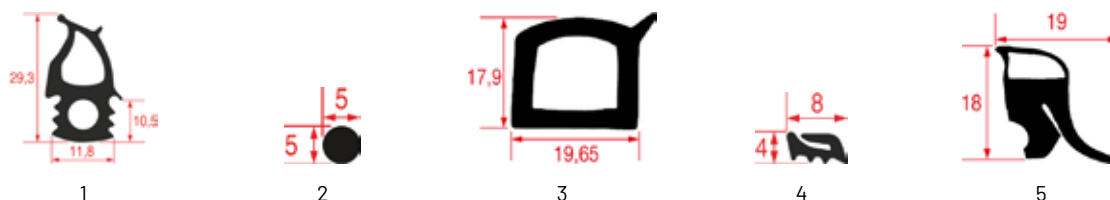

DOOR GASKETS FOR ELECTROLUX OVENS

Photo	LF code	GEV code	Width (mm)	Length (mm)	LF stock	GEV stock	OEM p/n
1	3186478	LF3186478	480	500	pcs	pcs	0C1496
1	3186480	LF3186480	480	1470	pcs	pcs	0C1473
1	3786120	LF3786120	660	755	pcs	pcs	0C1887
1	3786121	LF3786121	660	1475	pcs	pcs	0C1889
2	3186668	900279	290	395	pcs	pcs	005194
3	5113349	900051	---	---	m	m	0H6767
4	3786544	---	---	955	pcs	pcs	078168
5	40K8159	900764	---	1600	pcs	pcs	0K8159