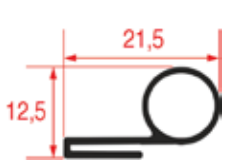

DOOR GASKETS FOR COVEN OVENS

1