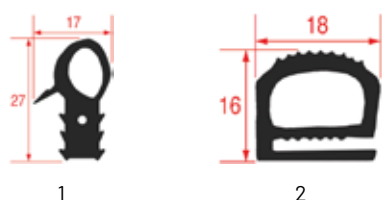

DOOR GASKETS FOR CAPIC OVENS

Photo	LF code	GEV code	Width (mm)	Length (mm)	LF stock	GEV stock	Suitable for
1	3786307	900939	---	---	m	m	I304024
2	3786312	900938	---	---	m	m	I304002

DOOR GASKETS

DOOR GASKETS FOR CHARVET OVENS