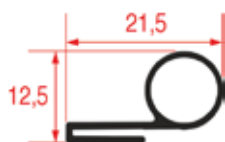

DOOR GASKETS FOR SOLYMAC OVENS

1

Photo	LF code	GEV code	Width (mm)	Length (mm)	LF stock	GEV stock	Suitable for
1	5127326	901169	---	---	m	m	MCGP0002