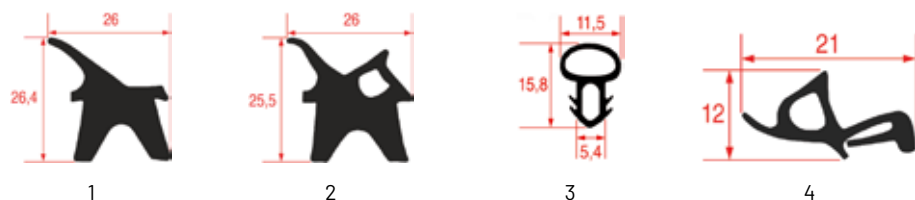

DOOR GASKETS FOR BERTO'S OVENS

Photo	LF code	GEV code	Width (mm)	Length (mm)	LF stock	GEV stock	Suitable for
1	3286084	LF3286084			3 m	3 m	24596800
1	3286029	LF3286029	---	---	6 m	6 m	24596800
1	3286030	---	---	---	25 m	---	24596800
2	5114672	900059	---	---	m	m	23595400
2	3286085	LF3286085	--	---	3 m	3 m	14014
2	3286031	LF3286031	---	---	6 m	6 m	14014
2	3286032	---	---	---	25 m	---	14014
3	3186102	900625	---	---	m	m	31859000
4	3186403	900230	---	1400	pcs	pcs	22594400