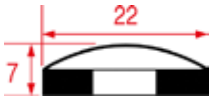

DOOR GASKETS WITH FASTENING HOOKS

DOOR GASKETS FOR MERRYCHEF OVENS WITH FASTENING HOOKS

1

Photo	LF code	GEV code	Width (mm)	Length (mm)	Version	Fastening clips	OEM p/n
1	7125068	901723	405	275	4 side	yes	PSA3113