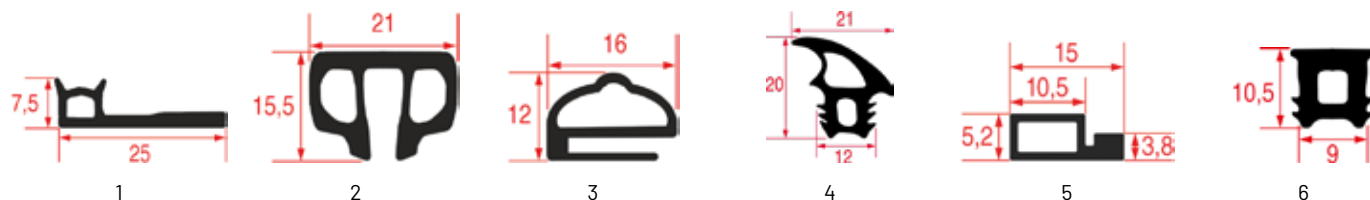

DOOR GASKETS

DOOR GASKETS FOR ELECTROLUX OVENS

Photo	LF code	GEV code	Width (mm)	Length (mm)	LF stock	GEV stock	Suitable for
1	2110913	900147	---	---	m	m	0H6760
1	3286079	---	---	---	3 m	---	0H6760
1	3286013	---	---	---	6 m	---	0H6760
1	3286014	---	---	---	25 m	---	0H6760
2	3286082	---	---	---	3 m	---	0H6663
2	3286021	---	---	---	6 m	---	0H6663
3	3286088	---	---	---	3 m	3 m	---
3	3286041	LF3286041	---	---	6 m	6 m	---
3	3286042	LF3286042	---	---	25 m	25 m	---
4	5028525	901603	760	800	pcs	pcs	0LX015
5	3186107	900624	---	---	m	m	054112
6	5114695	900142	---	---	m	m	0LX024