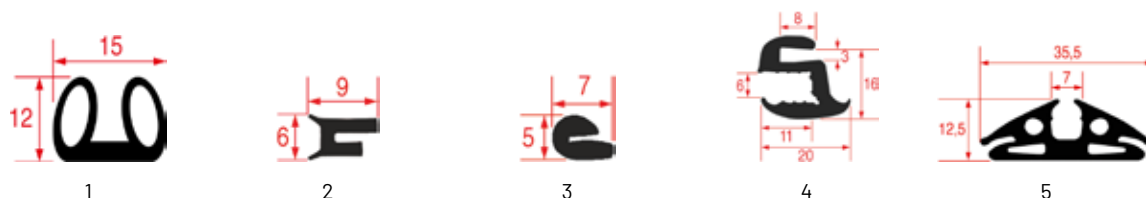

GLASS DOOR GASKETS FOR ELECTROLUX OVENS

Photo	LF code	GEV code	Width (mm)	Length (mm)	LF stock	GEV stock	Suitable for
1	2103375	900144	---	---	m	m	0H6828
2	3286035	---	---	---	9 m	---	057866
2	3286036	---	---	---	20 m	---	057866
3	3286037	---	---	---	m	---	---
3	3286038	---	---	---	m	---	---
4	5108538	900269	---	2060	m	m	003739
5	5108540	900272	---	1500	m	m	003680