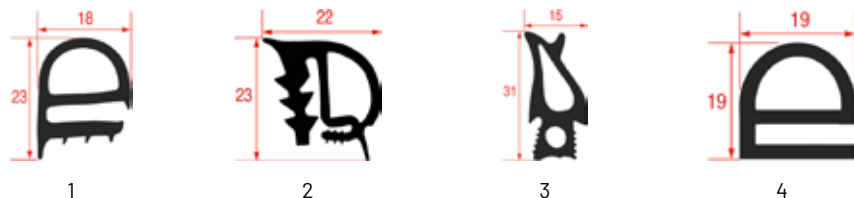

DOOR GASKETS FOR RATIONAL OVENS

Photo	LF code	GEV code	Width (mm)	Length (mm)	LF stock	GEV stock	Suitable for
1	3186156	900052	470	485	pcs	pcs	50120703
1	3186155	900053	485	720	pcs	pcs	50120704
2	3786243	900085	470	520	pcs	pcs	51051001
3	3786016	901439	695	1505	pcs	pcs	51051024P
4	5022005	902237	---	3800	pcs	pcs	50100701