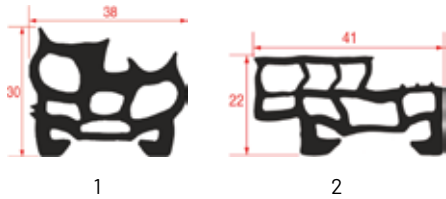

TRAY RACK TROLLEY GASKETS FOR ANGELO PO OVENS

Photo	LF code	GEV code	Width (mm)	Length (mm)	LF stock	GEV stock	OEM p/n
1	3786598	902513	---	505	pcs	pcs	3040480
1	3786596	901396	---	700	pcs	pcs	3039710
2	5050046	902520	---	515	pcs	pcs	6301246
2	5050047	S0085629	---	720	pcs	pcs	3199580