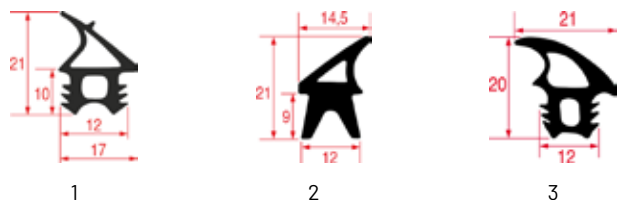

DOOR GASKETS FOR MODULINE OVENS

Photo	LF code	GEV code	Width (mm)	Length (mm)	LF stock	GEV stock	OEM p/n
1	5103520	902336	605	635	pcs	pcs	32101640
2	5077887	902107	730	745	pcs	pcs	23203870
3	5123469	900738	---	---	m	m	A32100700
3	5123477	902165	---	5000	pcs	pcs	23204390