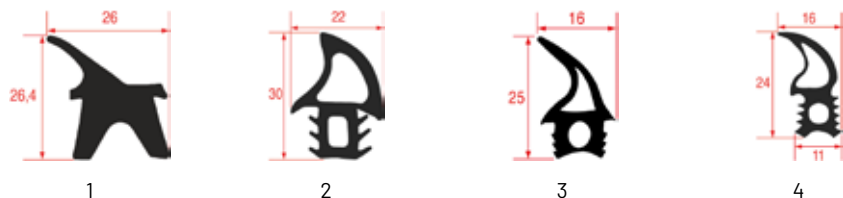

DOOR GASKETS FOR GIORIK OVENS

Photo	LF code	GEV code	Width (mm)	Length (mm)	LF stock	GEV stock	Suitable for
1	3286084	LF3286084	---	---	3 m	3 m	7070162
1	3286029	LF3286029	---	---	6 m	6 m	7070162
1	3286030	LF3286030	---	---	15 m	15 m	7070162
1	5036679	---	640	1440	pcs	pcs	7070176
1	5013434	S0501558	750	755	pcs	pcs	7070175
2	3186506	900439	---	---	m	m	7070166
3	5051092	902409	---	---	m	m	7070100
4	5105166	---	442	780	pcs	pcs	---