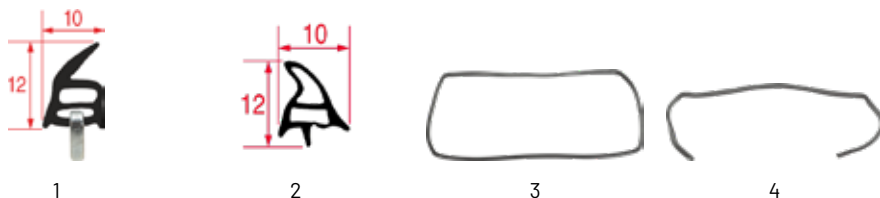

DOOR GASKETS WITH FASTENING HOOKS

DOOR GASKETS FOR SMEG OVENS WITH FASTENING HOOKS

Photo	LF code	GEV code	Width (mm)	Length (mm)	Version	Fastening clips	Suitable for
1	3186503	900607	320	430	4 side	6	754130861
1	3786069	900606	330	430	4 side	6	754130519
1	3786644	900627	350	590	4 side	6	754131959
2	5049246	901435	340	450	4 side	4	754131883
3	D586053	---	310	410	4 side	yes	754130519
3	D586054	---	310	570	4 side	yes	A5353
3	D586040	---	340	440	4 side	yes	754131986
4	D586055	---	300	400	3 side	4	A5354