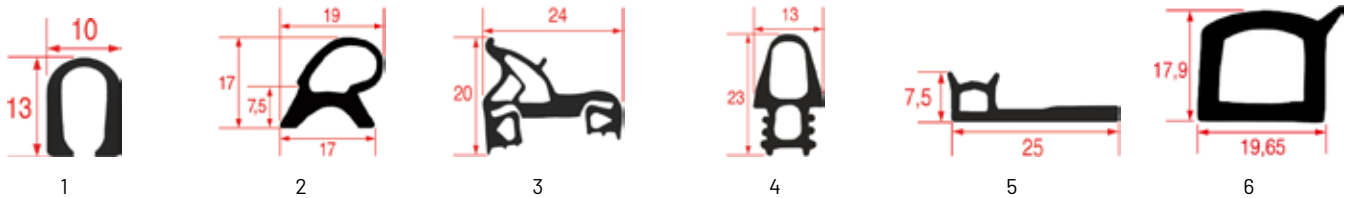

DOOR GASKETS FOR JUNO OVENS

Photo	LF code	GEV code	Width (mm)	Length (mm)	LF stock	GEV stock	Suitable for
1	5120686	900516	---	---	m	m	---
1	2111064	900145	600	670	pcs	pcs	262226
2	3186043	900188	640	720	pcs	pcs	055315
3	3186408	900433	430	635	pcs	pcs	005713
3	3786125	900590	640	730	pcs	pcs	005706
3	3186410	900161	640	1400	pcs	pcs	005705
3	3186088	900160	655	725	pcs	pcs	005712
4	3186386	900042	414	620	3 sides - pcs	3 sides - pcs	0H6653
4	3186384	900044	414	620	4 sides - pcs	4 sides - pcs	0H6655
4	5126910	900588	428	431	pcs	pcs	0H6973
4	3186387	900041	620	699	3 sides - pcs	3 sides - pcs	0H6654
5	2110913	900147	---	---	m	m	253241
5	3286079	---	---	---	3 m	3 m	253241
5	3286013	---	---	---	6 m	6 m	253241
5	3286014	---	---	---	25 m	25 m	253241
6	5113349	900051	---	---	m	m	0H6767