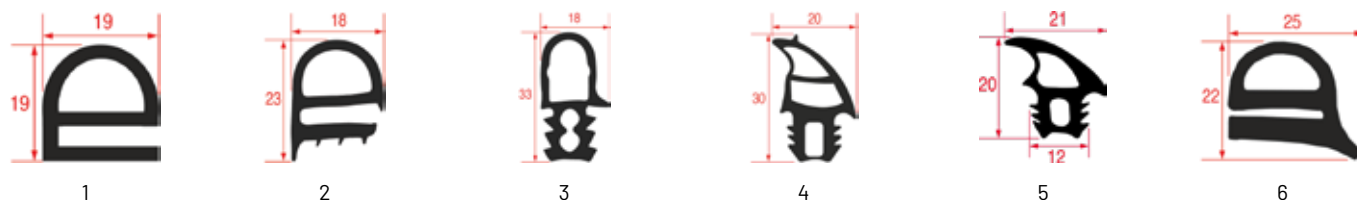

DOOR GASKETS FOR RM GASTRO OVENS

1

Photo	LF code	GEV code	Width (mm)	Length (mm)	LF stock	GEV stock	OEM p/n
1	7113303	900792	---	1700	pcs	pcs	507009120

DOOR GASKETS

DOOR GASKETS FOR ROSINOX OVENS

Photo	LF code	GEV code	Width (mm)	Length (mm)	LF stock	GEV stock	Suitable for
1	3286077	LF3286077	---	---	3 m	3 m	RX24390288
1	3286005	901378	---	---	6 m	6 m	RX24390288
1	3286006	LF3286006	---	---	25 m	25 m	RX24390288
1	2110784	900174	---	4200	pcs	pcs	RX24390288
2	3186156	900052	470	485	pcs	pcs	RX24390379
2	3186155	900053	485	720	pcs	pcs	RX24390338
3	3186524	900865	490	520	pcs	pcs	RX94820000
3	3186527	900497	510	775	pcs	pcs	RX94820001
4	3186528	902505	520	1495	pcs	pcs	RX94820002
4	5051417	902492	695	1000	pcs	pcs	RX94820003
5	3786067	900489	430	610	pcs	pcs	RX94814225
6	3786340	901561	---	---	m	m	RX94050309