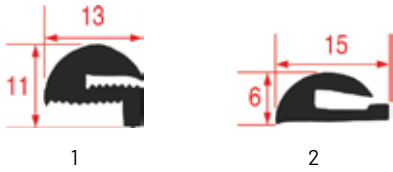

GLASS DOOR GASKETS

GLASS DOOR GASKETS FOR COVEN OVENS

Photo	LF code	GEV code	Width (mm)	Length (mm)	LF stock	GEV stock	Suitable for
1	3786179	900782	---	---	m	m	MCGV0002
2	3786324	901380	---	---	m	m	MCGV0003