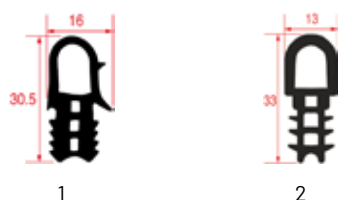

DOOR GASKETS FOR MKN OVENS

Photo	LF code	GEV code	Width (mm)	Length (mm)	LF stock	GEV stock	OEM p/n
1	5051879	901456	---	1540	pcs	pcs	211112
1	7117842	902501	472	600	pcs	pcs	10012489
2	5088615	902213	610	755	pcs	pcs	10012490