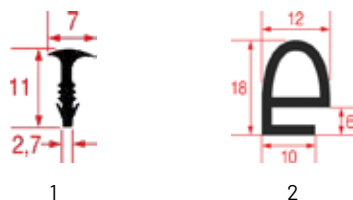

DOOR GASKETS FOR BOURGEOIS OVENS

Photo	LF code	GEV code	Width (mm)	Length (mm)	LF stock	GEV stock	Suitable for
1	3786318	901709	---	---	m	m	JOIN219
1	7110214	901655	---	2230	pcs	pcs	JOIN015
2	3786359	901410	---	3900	pcs	pcs	JOIN019
2	3786700	901409	---	2550	pcs	pcs	JOIN018