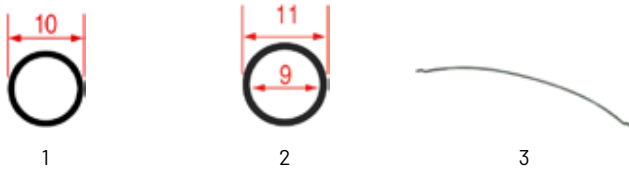

DOOR GASKETS WITH TENSION SPRING

DOOR GASKETS FOR MARENO OVENS WITH TENSION SPRING

Photo	LF code	GEV code	Length (mm)	LF stock	GEV stock	Mounting position	Suitable for
1	3186161	900105	310	pcs	pcs	side	1336200
1	3186165	900104	350	pcs	pcs	side	1662814R
1	3186159	900103	575	pcs	pcs	horizontal lower	1336100
1	3186163	900102	650	pcs	pcs	horizontal upper	1706300
2	3286043	---	---	6 m	---	---	---
2	3286044	---	---	25 m	---	---	---
3	3186166	514003	375	pcs	pcs	side	MA1662614
3	3186164	514001	660	pcs	pcs	upper	MA1706200