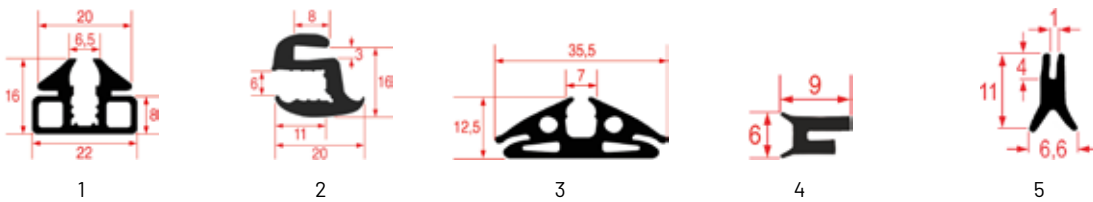

GLASS DOOR GASKETS FOR ELECTROLUX OVENS

Photo	LF code	GEV code	Width (mm)	Length (mm)	LF stock	GEV stock	OEM p/n
1	3186352	900190	---	1400	pcs	pcs	055412
2	3186406	900185	---	1540	pcs	pcs	002837
2	3186407	900186	---	2000	pcs	pcs	002878
2	3186409	LF3186409	---	2010	pcs	pcs	003739
3	3186423	LF3186423	---	1500	pcs	pcs	003680
4	4057866	900270	---	---	5 m	5 m	057866
5	40H6761	900591	---	---	3 m	3 m	0H6761