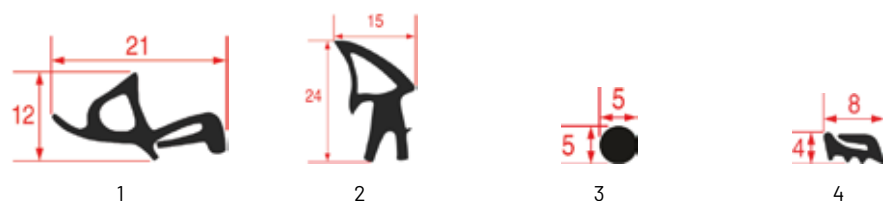

DOOR GASKETS FOR WHIRLPOOL OVENS

Photo	LF code	GEV code	Width (mm)	Length (mm)	LF stock	GEV stock	Suitable for
1	3186403	900230	---	1400	pcs	pcs	483286000436
2	3186412	900413	---	1420	pcs	pcs	483286008201
3	3186668	900279	290	395	pcs	pcs	771985000531
4	3786544	---	---	955	pcs	pcs	771985004606