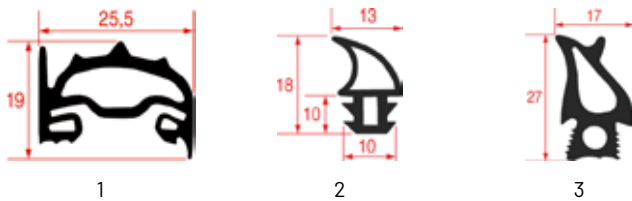

DOOR GASKETS FOR MBM OVENS

Photo	LF code	GEV code	Width (mm)	Length (mm)	LF stock	GEV stock	OEM p/n
1	5039097	---	685	710	pcs	pcs	173827
2	3186424	901165	---	1500	pcs	pcs	RTFOC00758
3	5061961	S0105536	---	2520	pcs	pcs	180689