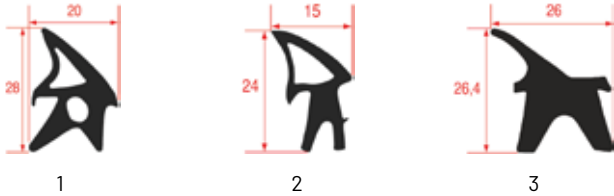

DOOR GASKETS

DOOR GASKETS FOR INOXTREND OVENS

Photo	LF code	GEV code	Width (mm)	Length (mm)	LF stock	GEV stock	Suitable for
1	5059504	902544	---	2570	pcs	pcs	C9029-00
2	5057998	901540	---	2250	pcs	pcs	C7625-00
3	5114700	900348	---	---	m	m	C2215-03
3	3286084	LF3286084	---	---	3 m	3 m	C2215-03
3	3286029	LF3286029	---	---	6 m	6 m	C2215-03
3	3286030	LF3286030	---	---	15 m	15 m	C2215-03