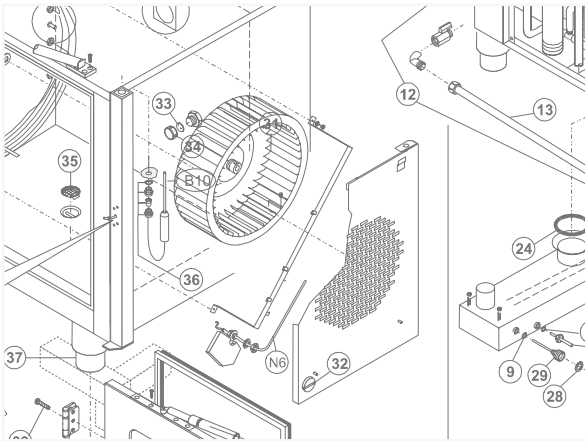

OUR RANGE

OUR COMBI AND CONVECTION OVEN RANGE

Heavily used appliances like combi and convection ovens are subject to wear and tear in every professional kitchen.

We stock over **12,000** essential parts and accessories to ensure professional equipment stays fully functional at all times.

EXPLODED VIEWS AND PARTS LISTS FOR OVER 13,000 APPLIANCES

OVER 50 OVEN BRANDS

SPARE PARTS AND ACCESSORIES SUITABLE FOR:

- Rational
- Convotherm
- Electrolux
- Lainox
- Angelo Po
- Unox
- MKN
- Fagor
- Whirlpool
- and many more