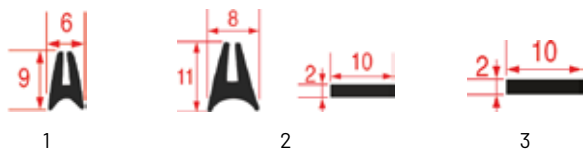

GLASS DOOR GASKETS FOR LAINOX OVENS

Photo	LF code	GEV code	Width (mm)	Length (mm)	LF stock	GEV stock	OEM p/n
1	5019776	900129	---	1100	pcs	pcs	R70040840
1	5000148	900130	---	1750	pcs	pcs	R70040850
1	5039781	900503	---	1800	pcs	pcs	R70044280
1	5021222	900484	---	3720	pcs	pcs	R70044160
2	5011382	S4000252	---	1650	2 pcs	2 pcs	R70042760
2	5023857	902459	---	2200	2 pcs	2 pcs	R70042770
3	5020771	S0304407	---	2700	pcs	pcs	R70042670
3	5021254	902460	---	3200	pcs	pcs	R70042680