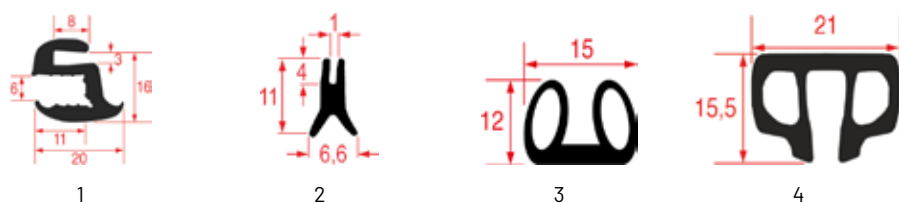

GLASS DOOR GASKETS FOR JUNO OVENS

Photo	LF code	GEV code	Width (mm)	Length (mm)	LF stock	GEV stock	Suitable for
1	3186406	900185	---	1540	pcs	pcs	002837
1	3186407	900186	---	2000	pcs	pcs	002878
2	40H6761	900591	---	---	3 m	3 m	0H6761
3	2103375	900144	---	---	m	m	0H6828 - 262225
4	3186383	900036	---	---	m	m	0H6663