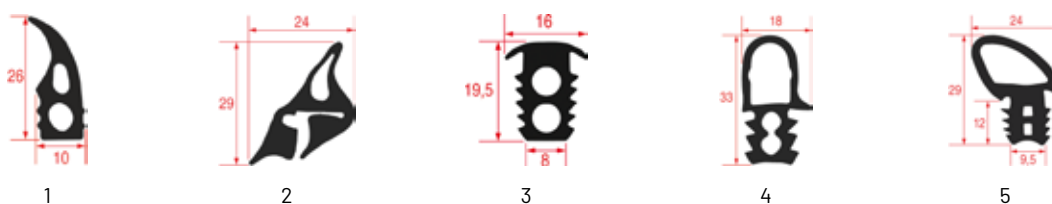

DOOR GASKETS FOR ELOMA OVENS

Photo	LF code	GEV code	Width (mm)	Length (mm)	LF stock	GEV stock	Suitable for
1	3186152	900050	---	---	m	m	ELE425060
1	5126759	902491	---	1555	pcs	pcs	501645
2	5107105	900498	---	1640	m	m	---
3	2100099	901298	---	---	m	m	E425113
4	3186524	900865	490	520	pcs	pcs	742368
4	3186527	900497	510	765	pcs	pcs	742376
4	3586007	901483	520	1495	pcs	pcs	742384
4	5115443	901490	690	1550	pcs	pcs	ELE425202
5	5020135	900100	460	640	pcs	pcs	E425030
5	5017638	900101	650	700	pcs	pcs	382310