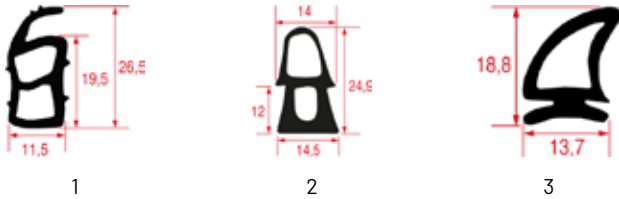

DOOR GASKETS

DOOR GASKETS FOR ELECTROLUX OVENS

Photo	LF code	GEV code	Width (mm)	Length (mm)	LF stock	GEV stock	OEM p/n
1	5126775	0K9170	---	---	m	m	0K9170
2	5126912	900586	445	630	pcs	pcs	0K1832
2	5126913	900587	620	715	pcs	pcs	0K1833
2	40G2086	900153	630	735	pcs	pcs	0H6669
3	40K9171	900753	---	---	m	m	0K9171