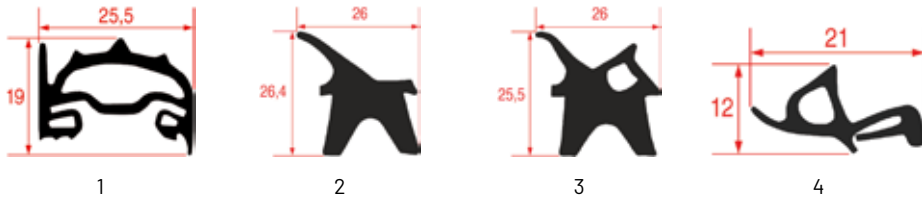

DOOR GASKETS

DOOR GASKETS FOR MBM OVENS

Photo	LF code	GEV code	Width (mm)	Length (mm)	LF stock	GEV stock	Suitable for
1	3186417	900457	480	630	pcs	pcs	RTFOC00723
1	3186419	900458	480	690	pcs	pcs	RTFOC00721
1	3186418	900459	680	730	pcs	pcs	RTFOC00722
2	5114700	900348	---	---	m	m	LAR70041290
2	3286084	LF3286084	---	---	3 m	3 m	LAR70041290
2	3286029	LF3286029	---	---	6 m	6 m	LAR70041290
2	3286030	LF3286030	---	---	15 m	15 m	LAR70041290
3	5114672	900059	---	---	m	m	LAR70041350
3	3286085	LF3286085	---	---	3 m	3 m	LAR70041350
3	3286031	LF3286031	---	---	6 m	6 m	LAR70041350
3	3286032	LF3286032	---	---	25 m	25 m	LAR70041350
4	3186403	900251	---	1400	pcs	pcs	RIC0002340