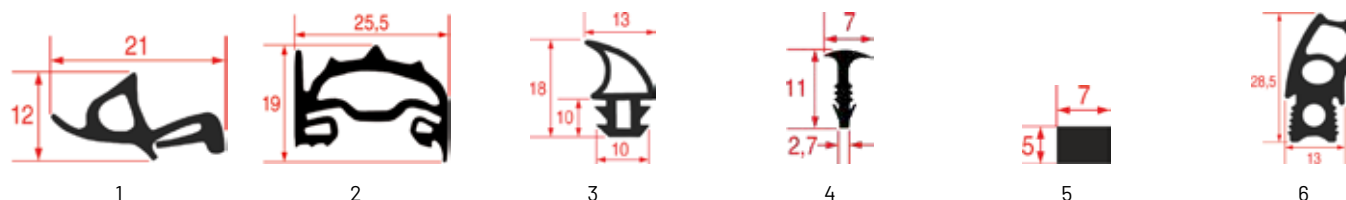

DOOR GASKETS FOR HOBART OVENS

Photo	LF code	GEV code	Width (mm)	Length (mm)	LF stock	GEV stock	OEM p/n
1	5059660	902577	---	---	pcs	pcs	00-323167-010

DOOR GASKETS FOR HOBART OVENS

Photo	LF code	GEV code	Width (mm)	Length (mm)	LF stock	GEV stock	Suitable for
1	3186403	900230	---	1400	pcs	pcs	RIC0002340
2	3186417	900457	480	630	pcs	pcs	RTFOC00723
3	3186424	901165	---	1500	pcs	pcs	RTFOC00664
4	3786318	901709	---	---	mtr	mtr	00-492455-000
5	3786602	S0086543	---	1000	pcs	pcs	366350
6	7102192	S0083611	625	750	pcs	pcs	H366562