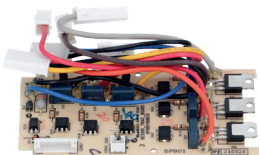

LF Code: 1390199
GEV Code: LF1390199

PCB BOARD KIT TRIAC SAGE SP0020524

SAGE 9349477096422, SAGE BES990/02.12, SAGE SP0020524