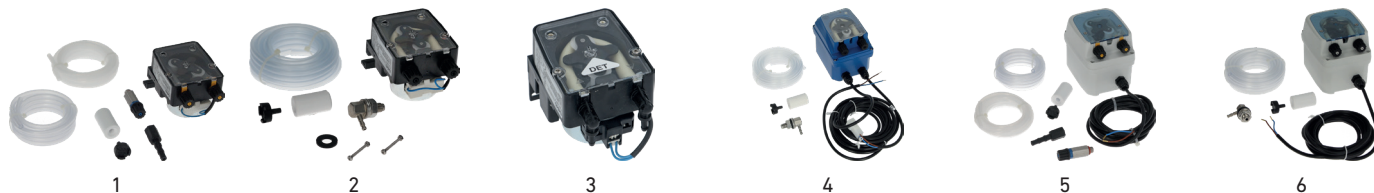

PERISTALTIC DOSING PUMPS SEKO

Photo	LF code	GEV code	Model	Flow rate (L/h)	Power supply	Application	Hose material	Notes
1	3090242	361979	NBR-0.4	0.4	230V - 50/60Hz	rinse aid	sekobril	with mounting kit
2	3090138	361791	NBR-3	3	230V - 50/60Hz	detergent	santoprene	with mounting kit
3	7124078	362052	NBT-3	3	230V - 50/60Hz	detergent	santoprene	---
2	3090300	LF3090300	NPG-3	3	230V - 50/60Hz	detergent	santoprene	with mounting kit
4	3090258	LF3090258	PA-6	6	230V - 50/60Hz	detergent	santoprene	with mounting kit and conductivity probe
5	3090263	LF3090263	PR-1	0.15 ÷ 1	230V - 50/60Hz	rinse aid	sekobril	with mounting kit
6	3090262	362048	PR-4	0.6 ÷ 4	230V - 50/60Hz	detergent	santoprene	with mounting kit
4	3090264	362047	PRT-6	6	230V - 50/60Hz	detergent	santoprene	with mounting kit

SPARE PARTS FOR PERISTALTIC DOSING PUMPS SEKO

Photo	LF code	GEV code	Dimension \varnothing (mm)	Material	Application	Notes
1	3090261	361882	3 x 7.4	sekobril	rinse aid	---
1	5028505	361890	3 x 8	sekobril	rinse aid	---
2	5070919	LF5070919	3 x 8	sekobril	rinse aid	with non-return valve
3	3090350	361135	3 x 8	sekobril	rinse aid	---
4	5071540	361925	3 x 8	sekobril	rinse aid	with non-return valve
3	5076648	362005	6 x 10	sekobril	rinse aid	---
1	2101009	361238	6 x 10	santoprene	detergent	---
5	5059261	362067	6 x 10	santoprene	detergent	---
6	3090351	361815	6 x 10	santoprene	detergent	---