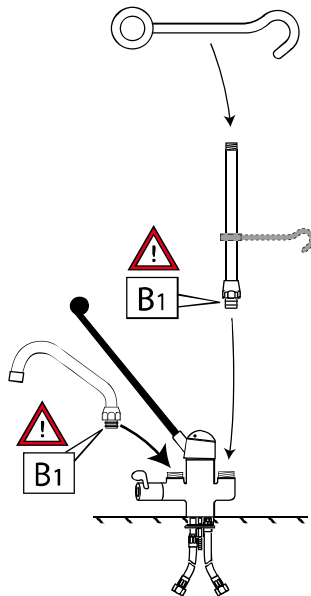

 515090	 <table border="1"> <thead> <tr> <th></th> <th>A</th> <th>B</th> </tr> </thead> <tbody> <tr> <td>545071</td> <td>250</td> <td>130</td> </tr> <tr> <td>545072</td> <td>300</td> <td>180</td> </tr> </tbody> </table>		A	B	545071	250	130	545072	300	180	 <table border="1"> <thead> <tr> <th></th> <th>A</th> <th>B</th> </tr> </thead> <tbody> <tr> <td>540196</td> <td>200</td> <td>120</td> </tr> <tr> <td>540197</td> <td>250</td> <td>190</td> </tr> </tbody> </table>		A	B	540196	200	120	540197	250	190	 <table border="1"> <thead> <tr> <th></th> <th></th> <th>A</th> </tr> </thead> <tbody> <tr> <td>1</td> <td>540368</td> <td>3/8" 17mm</td> </tr> <tr> <td>2</td> <td>543253</td> <td>1/2" 20mm</td> </tr> <tr> <td>3</td> <td>542844</td> <td>1/2" 17mm</td> </tr> <tr> <td>3</td> <td>543252</td> <td>3/4" 27mm</td> </tr> <tr> <td>4</td> <td>547984</td> <td>ø20mm 20mm</td> </tr> </tbody> </table>			A	1	540368	3/8" 17mm	2	543253	1/2" 20mm	3	542844	1/2" 17mm	3	543252	3/4" 27mm	4	547984	ø20mm 20mm
	A	B																																					
545071	250	130																																					
545072	300	180																																					
	A	B																																					
540196	200	120																																					
540197	250	190																																					
		A																																					
1	540368	3/8" 17mm																																					
2	543253	1/2" 20mm																																					
3	542844	1/2" 17mm																																					
3	543252	3/4" 27mm																																					
4	547984	ø20mm 20mm																																					

PREMIUM PLUS SHORT

1.

A1

B1

Fett
fitting grease
grasa para grifería
graisse robinetterie
grasso per rubinetterie
armaturenvet

2.

3.

600mm: