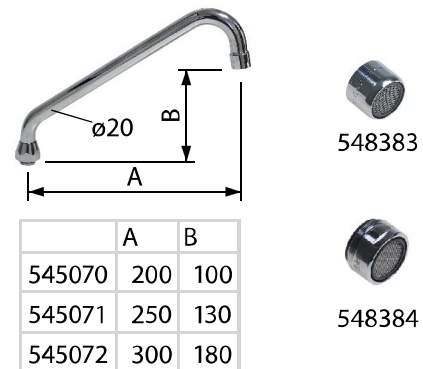

GEV PREMIUM PLUS SHORT

Ersatzteile
Spare parts
Repuesto
Pièces détachées
Ricambi
Onderdelen