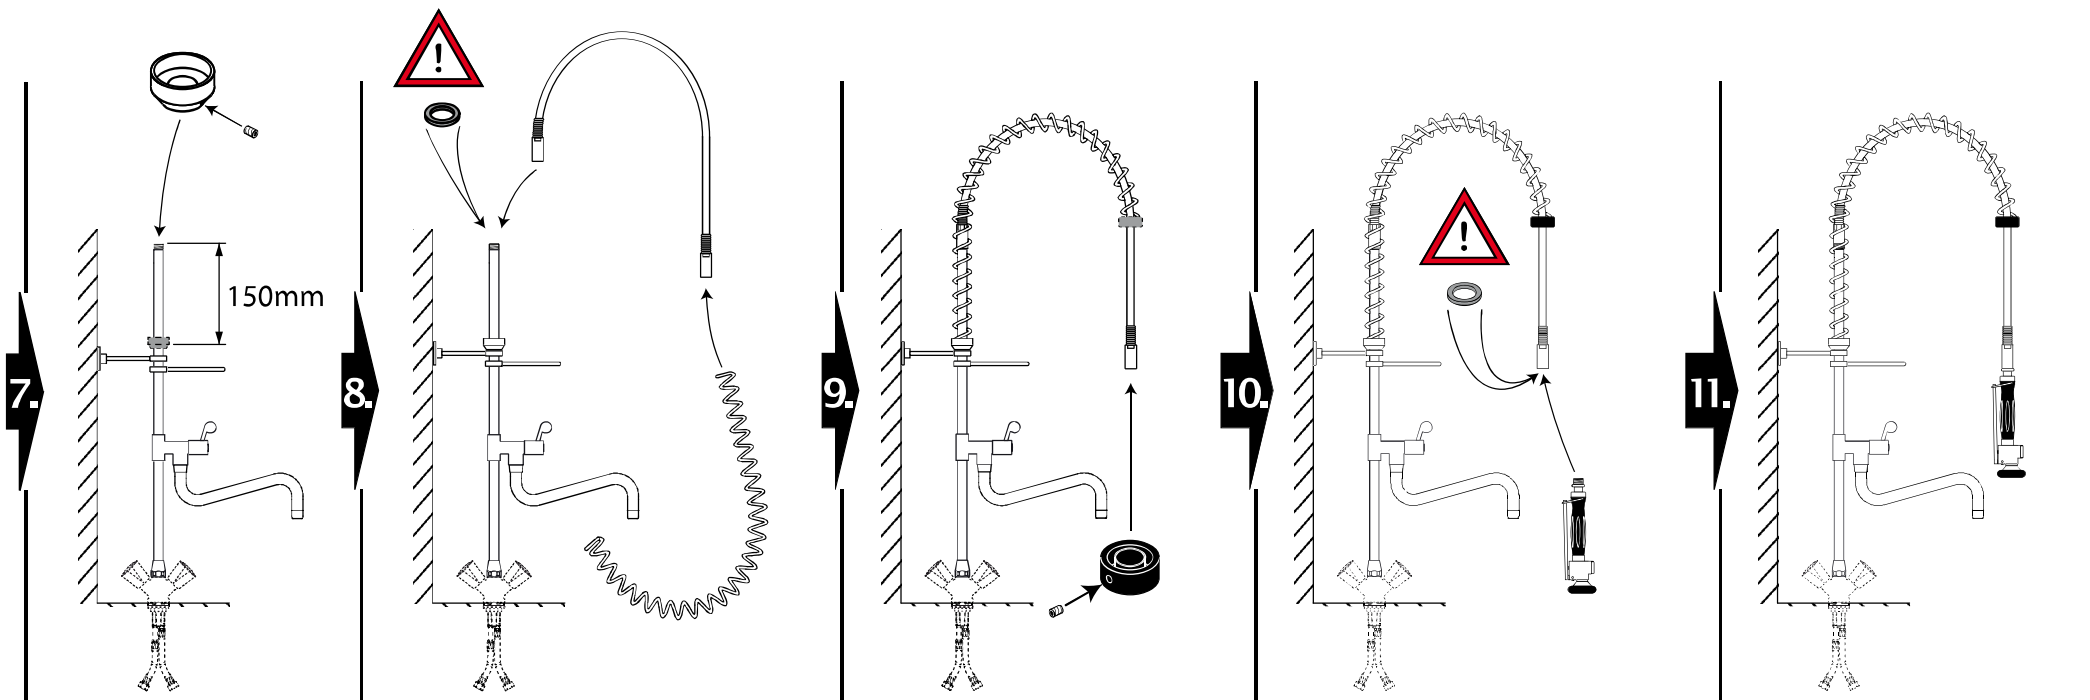

A1	
A2	
B1	
<p>Fett fitting grease grasa para grifería graisse robinetterie grasso per rubinetterie armaturenvet</p>	

 542998	 630mm: 592222 875mm: 540292 1000mm: 540066 1075mm: 541812 1250mm: 540070	 548351	 547704  548354  548356  548355
---	---	--	--

 515090	 <table border="1"> <thead> <tr> <th></th> <th>A</th> <th>B</th> </tr> </thead> <tbody> <tr> <td>545071</td> <td>250</td> <td>130</td> </tr> <tr> <td>545072</td> <td>300</td> <td>180</td> </tr> </tbody> </table>		A	B	545071	250	130	545072	300	180	 <table border="1"> <thead> <tr> <th></th> <th>A</th> <th>B</th> </tr> </thead> <tbody> <tr> <td>540196</td> <td>200</td> <td>120</td> </tr> <tr> <td>540197</td> <td>250</td> <td>190</td> </tr> </tbody> </table>		A	B	540196	200	120	540197	250	190	 <table border="1"> <thead> <tr> <th></th> <th></th> <th>A</th> </tr> </thead> <tbody> <tr> <td>1</td> <td>540368</td> <td>3/8" 17mm</td> </tr> <tr> <td>2</td> <td>543253</td> <td>1/2" 20mm</td> </tr> <tr> <td>3</td> <td>542844</td> <td>1/2" 17mm</td> </tr> <tr> <td>3</td> <td>543252</td> <td>3/4" 27mm</td> </tr> <tr> <td>4</td> <td>547984</td> <td>ø20mm 20mm</td> </tr> </tbody> </table>			A	1	540368	3/8" 17mm	2	543253	1/2" 20mm	3	542844	1/2" 17mm	3	543252	3/4" 27mm	4	547984	ø20mm 20mm
	A	B																																					
545071	250	130																																					
545072	300	180																																					
	A	B																																					
540196	200	120																																					
540197	250	190																																					
		A																																					
1	540368	3/8" 17mm																																					
2	543253	1/2" 20mm																																					
3	542844	1/2" 17mm																																					
3	543252	3/4" 27mm																																					
4	547984	ø20mm 20mm																																					