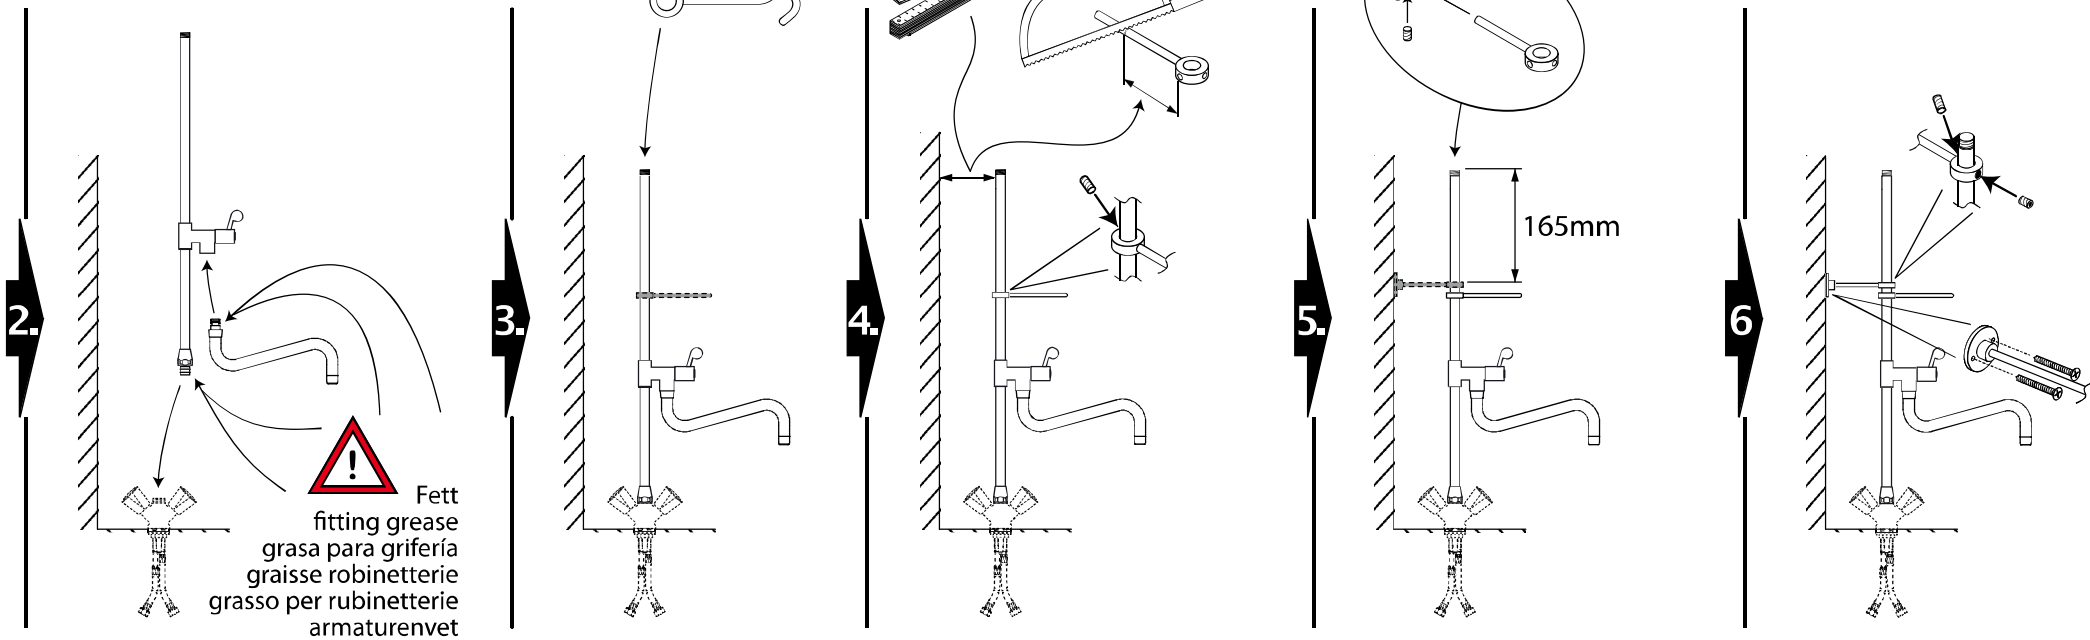

A1	
A2	
B1	
<p>Fett fitting grease grasa para grifería graisse robinetterie grasso per rubinetterie armaturenvet</p>	

 542998	 630mm: 592222 875mm: 540292 1000mm: 540066 1075mm: 541812 1250mm: 540070	 548351	 547704  548354  548356  548355
---	---	--	--

 515090	 <table border="1"> <thead> <tr> <th></th> <th>A</th> <th>B</th> </tr> </thead> <tbody> <tr> <td>545071</td> <td>250</td> <td>130</td> </tr> <tr> <td>545072</td> <td>300</td> <td>180</td> </tr> </tbody> </table>		A	B	545071	250	130	545072	300	180	 <table border="1"> <thead> <tr> <th></th> <th>A</th> <th>B</th> </tr> </thead> <tbody> <tr> <td>540196</td> <td>200</td> <td>120</td> </tr> <tr> <td>540197</td> <td>250</td> <td>190</td> </tr> </tbody> </table>		A	B	540196	200	120	540197	250	190	 <table border="1"> <thead> <tr> <th></th> <th></th> <th>A</th> </tr> </thead> <tbody> <tr> <td>1</td> <td>540368</td> <td>3/8" 17mm</td> </tr> <tr> <td>2</td> <td>543253</td> <td>1/2" 20mm</td> </tr> <tr> <td>3</td> <td>542844</td> <td>1/2" 17mm</td> </tr> <tr> <td>3</td> <td>543252</td> <td>3/4" 27mm</td> </tr> <tr> <td>4</td> <td>547984</td> <td>ø20mm 20mm</td> </tr> </tbody> </table>			A	1	540368	3/8" 17mm	2	543253	1/2" 20mm	3	542844	1/2" 17mm	3	543252	3/4" 27mm	4	547984	ø20mm 20mm
	A	B																																					
545071	250	130																																					
545072	300	180																																					
	A	B																																					
540196	200	120																																					
540197	250	190																																					
		A																																					
1	540368	3/8" 17mm																																					
2	543253	1/2" 20mm																																					
3	542844	1/2" 17mm																																					
3	543252	3/4" 27mm																																					
4	547984	ø20mm 20mm																																					