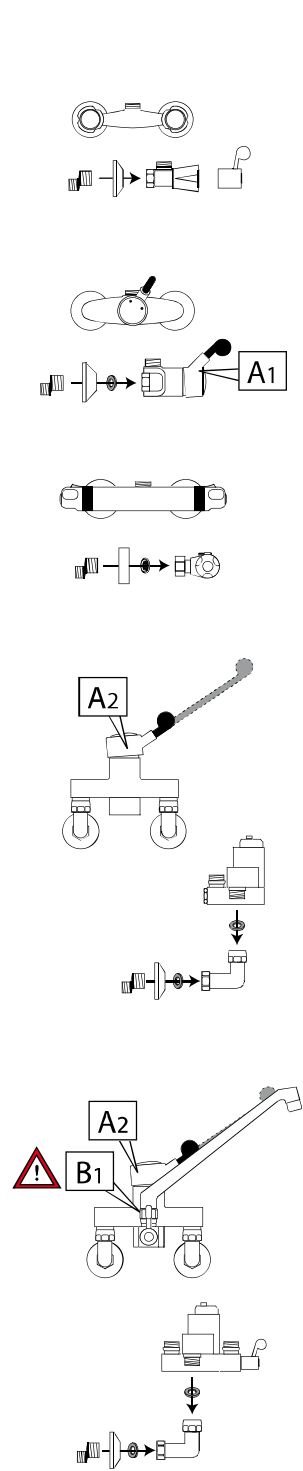

A1	
A2	
B1	
<p>Fett fitting grease grasa para grifería graisse robinetterie grasso per rubinetterie armaturenvet</p>	

 542998	 630mm: 592222 875mm: 540292 1000mm: 540066 1075mm: 541812 1250mm: 540070	 548351	 547704  548354  548356  548355
---	---	--	--

 515090	 <table border="1"> <thead> <tr> <th></th> <th>A</th> <th>B</th> </tr> </thead> <tbody> <tr> <td>545071</td> <td>250</td> <td>130</td> </tr> <tr> <td>545072</td> <td>300</td> <td>180</td> </tr> </tbody> </table>		A	B	545071	250	130	545072	300	180	 <table border="1"> <thead> <tr> <th></th> <th>A</th> <th>B</th> </tr> </thead> <tbody> <tr> <td>540196</td> <td>200</td> <td>120</td> </tr> <tr> <td>540197</td> <td>250</td> <td>190</td> </tr> </tbody> </table>		A	B	540196	200	120	540197	250	190	 <table border="1"> <thead> <tr> <th></th> <th></th> <th>A</th> </tr> </thead> <tbody> <tr> <td>1</td> <td>540368</td> <td>3/8" 17mm</td> </tr> <tr> <td>2</td> <td>543253</td> <td>1/2" 20mm</td> </tr> <tr> <td>3</td> <td>542844</td> <td>1/2" 17mm</td> </tr> <tr> <td>3</td> <td>543252</td> <td>3/4" 27mm</td> </tr> <tr> <td>4</td> <td>547984</td> <td>ø20mm 20mm</td> </tr> </tbody> </table>			A	1	540368	3/8" 17mm	2	543253	1/2" 20mm	3	542844	1/2" 17mm	3	543252	3/4" 27mm	4	547984	ø20mm 20mm
	A	B																																					
545071	250	130																																					
545072	300	180																																					
	A	B																																					
540196	200	120																																					
540197	250	190																																					
		A																																					
1	540368	3/8" 17mm																																					
2	543253	1/2" 20mm																																					
3	542844	1/2" 17mm																																					
3	543252	3/4" 27mm																																					
4	547984	ø20mm 20mm																																					