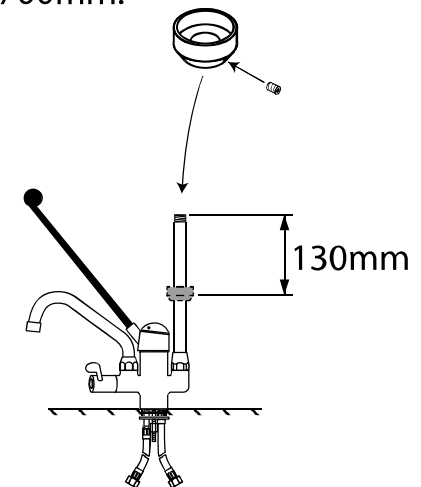

1.

A1

B1

Fett
fitting grease
grasa para grifería
graisse robinetterie
grasso per rubinetterie
armaturenvet

2.

3.

600mm:

700mm: