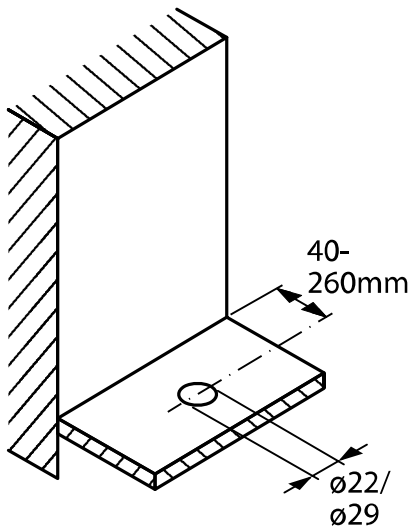

CLASSIC American Style