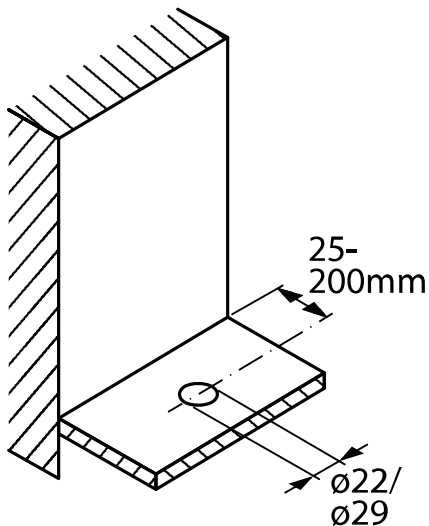

PREMIUM SHORT American Style