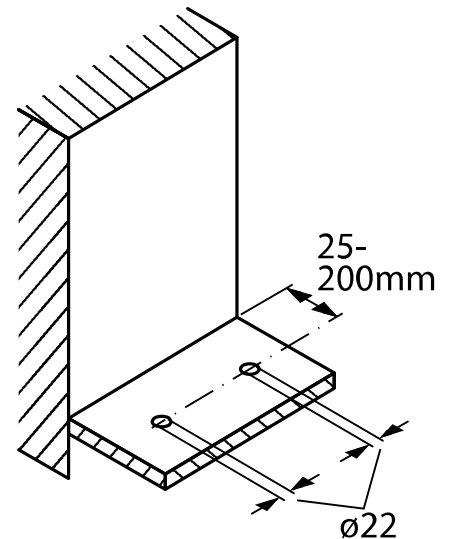

PREMIUM SHORT American Style