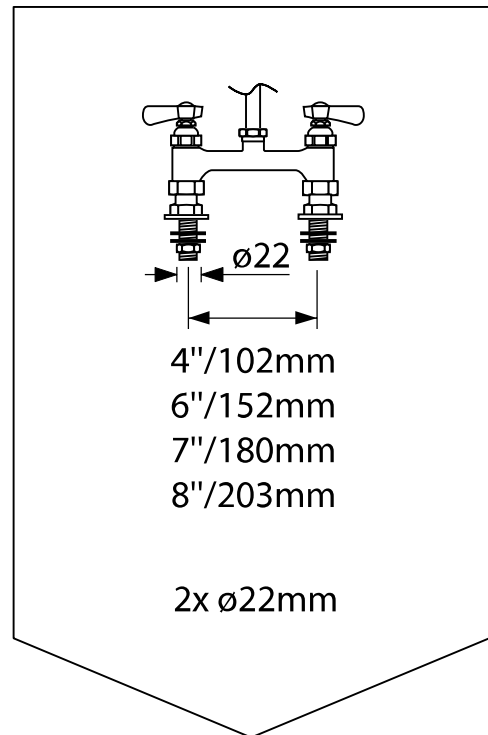

PREMIUM SHORT American Style