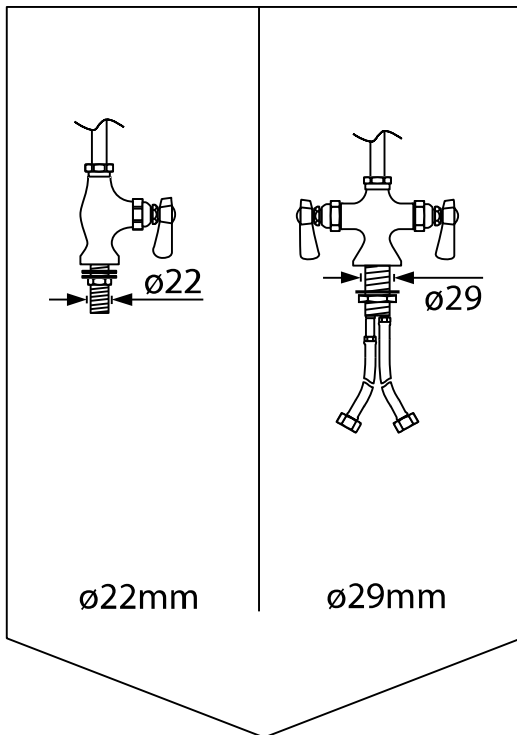

PREMIUM SHORT American Style